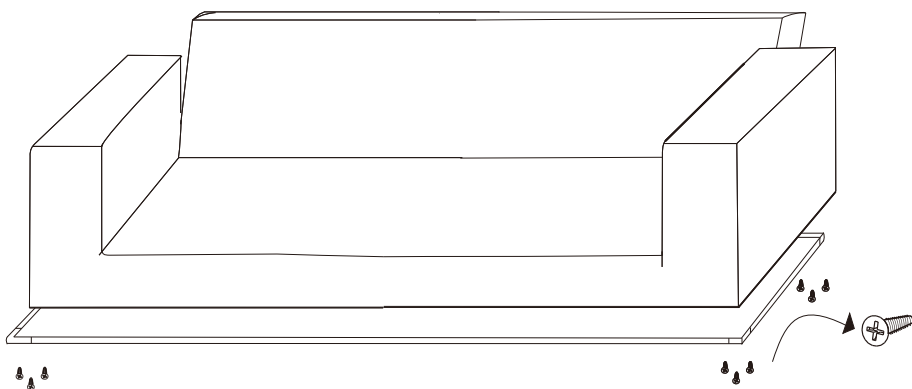

北京全福凯旋家具有限公司
Beijing Triumph Furniture Co.,Ltd.

北京市通州区大杜社101103
DaDushe, TongZhou District, Beijing, China
Tel: 86-10-61586106
www.camerich.com

LEAN-02

安装示意图
Install Instruction

			
M8X80=2	M3X30=12	Φ10=8	2

3

PUT ON THE SOFA COVER

4

M8X80=2

M3X30=12

 $\Phi 10=8$

2