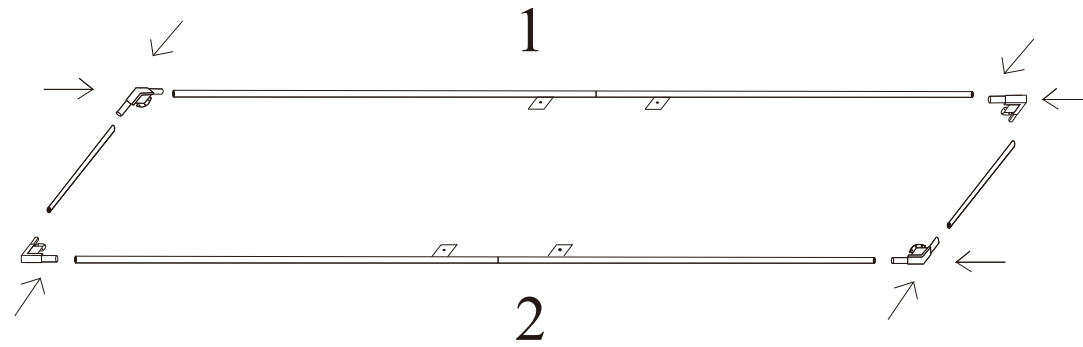

北京全福凯旋家具有限公司
Beijing Triumph Furniture Co.,Ltd.

北京市通州区大杜社101103
DaDushe, TongZhou District, Beijing, China
Tel: 86-10-61586106
www.camerich.com

LEAN-02

安装示意图
Install Instruction

			
M8X80=2	M3X30=12	Φ10=8	2

3

PUT ON THE SOFA COVER

4

M8X80=2

M3X30=12

 $\Phi 10=8$

2