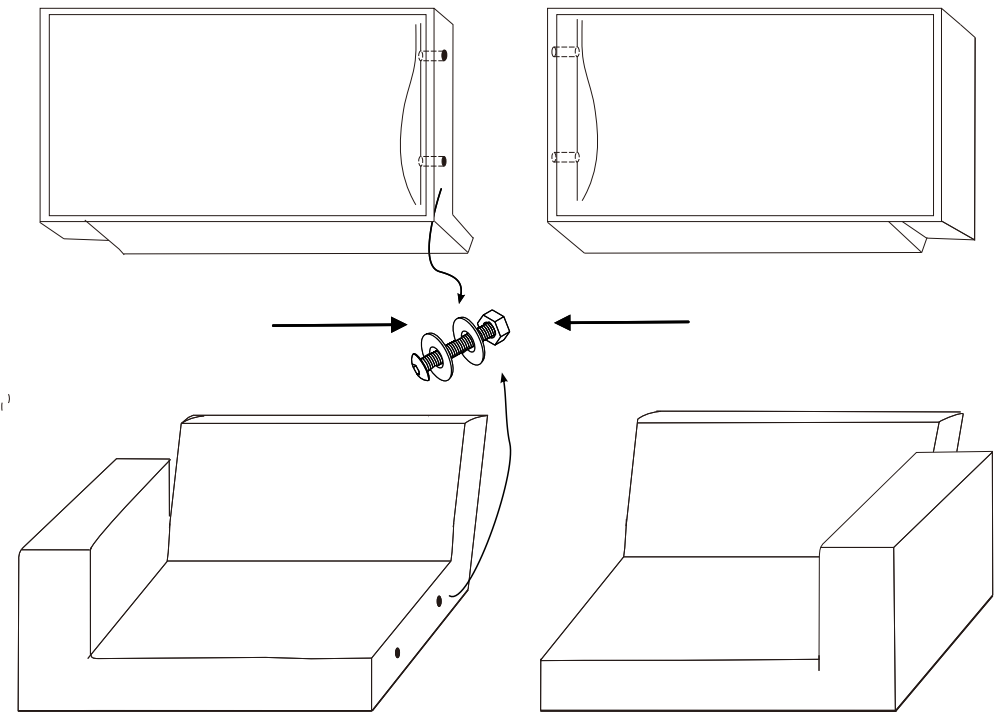

北京全福凯旋家具有限公司
Beijing Triumph Furniture Co.,Ltd.

北京市通州区大杜社101103
DaDushe, TongZhou District, Beijing, China
Tel: 86-10-61586106
www.camerich.com

LEAN-02

安装示意图
Install Instruction

			
M8X80=2	M3X30=12	Φ10=8	2

3

PUT ON THE SOFA COVER

4

M8X80=2

M3X30=12

 $\Phi 10=8$

2