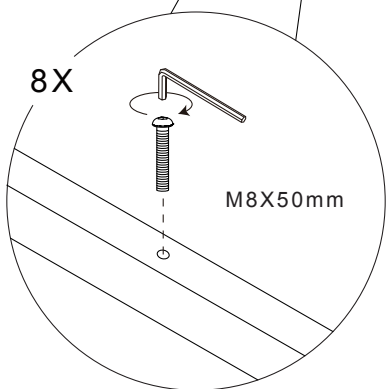

VESSEL

C0552016.

Installation Instruction

CAMERICH

M8X50mm

10X

M8X25mm

2X

M10*40

8X

2X

M5

o

o

CAMERICHfurniture

camerich_official