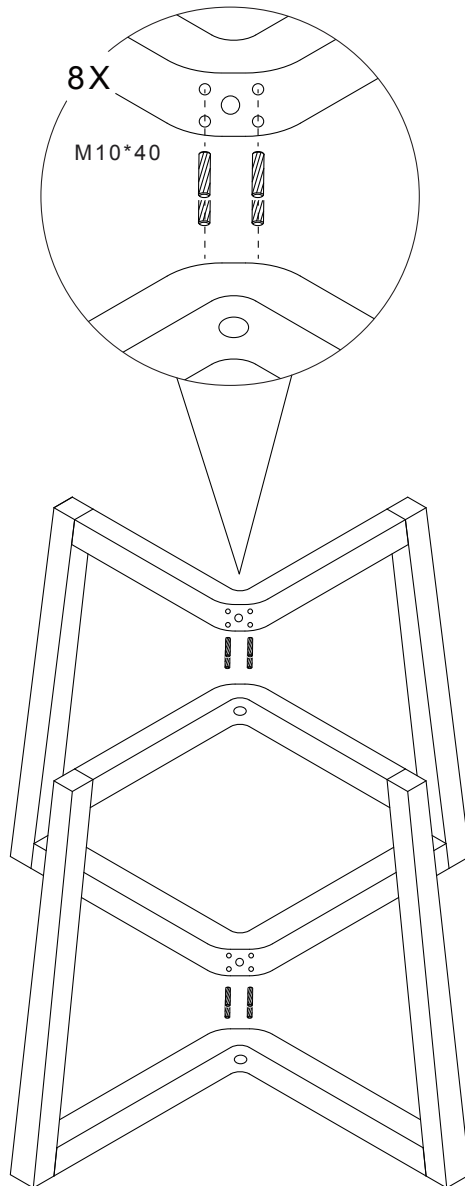

VESSEL

C0552016.

Installation Instruction

CAMERICH

M8X50mm

10X

M8X25mm

2X

M10*40

8X

2X

M5

o

o

CAMERICHfurniture

camerich_official