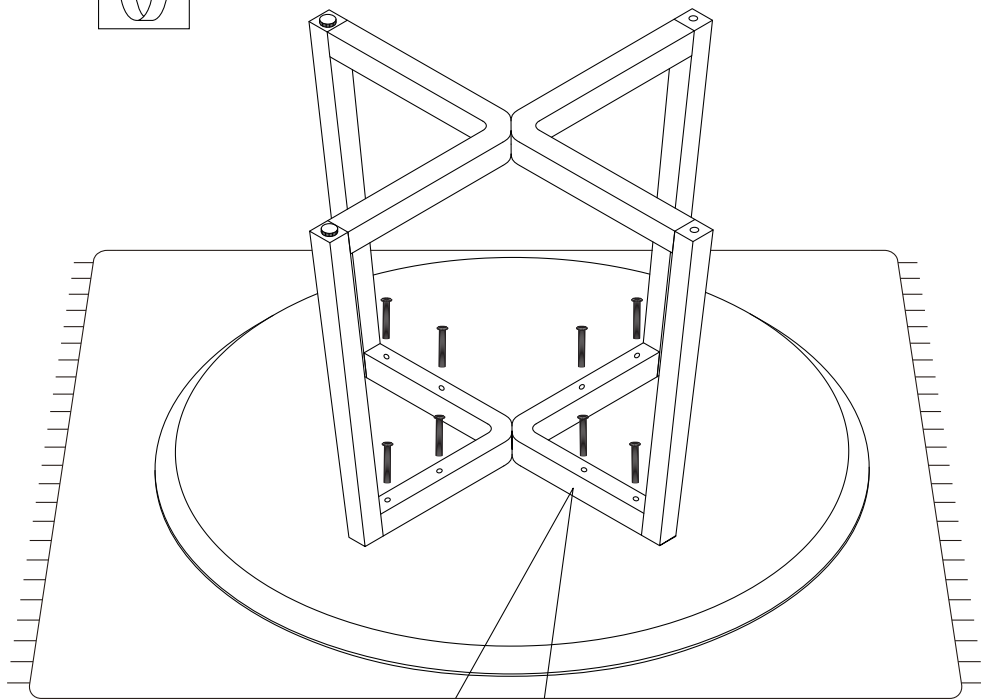

VESSEL

C0552016.

Installation Instruction

CAMERICH

M8X50mm

10X

M8X25mm

2X

M10*40

8X

2X

M5

o

o

CAMERICHfurniture

camerich_official