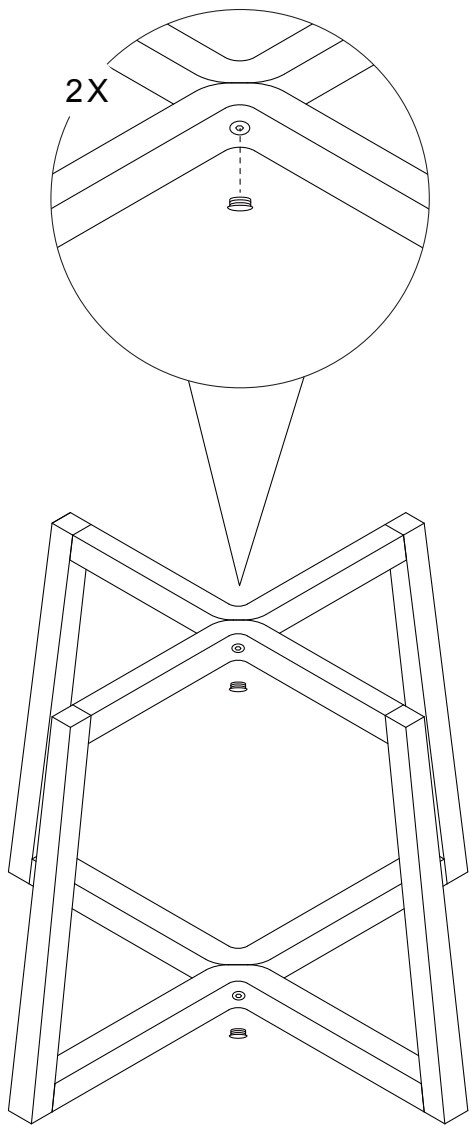

VESSEL

C0552016.

Installation Instruction

CAMERICH

M8X50mm

10X

M8X25mm

2X

M10*40

8X

2X

M5

o

o

CAMERICHfurniture

camerich_official