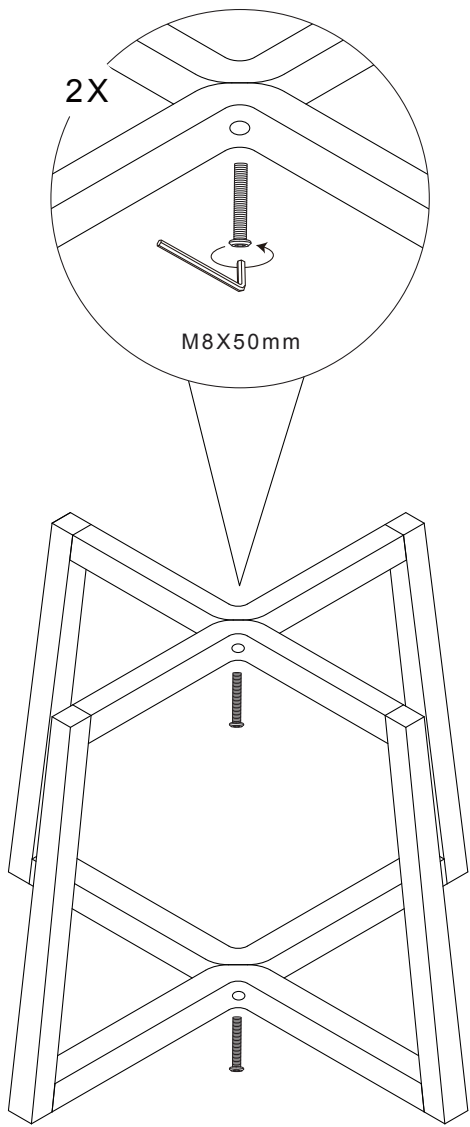

VESSEL

C0552016.

Installation Instruction

CAMERICH

M8X50mm

10X

M8X25mm

2X

M10*40

8X

2X

M5

o

o

CAMERICHfurniture

camerich_official