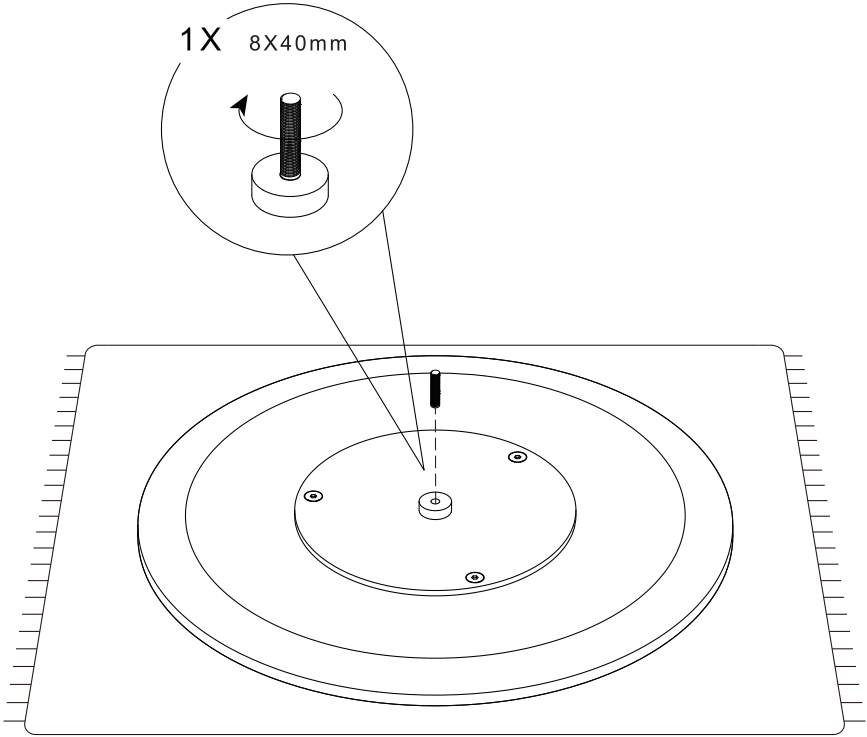

SPIN

C05H1006.

Installation Instruction

CAMERICH

8X40mm

1X

M5

CAMERICHfurniture