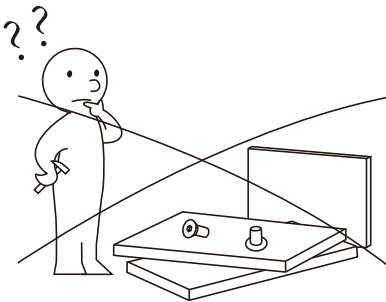

SPIN

C05H1006.

Installation Instruction

CAMERICH

8X40mm

1X

M5

CAMERICHfurniture