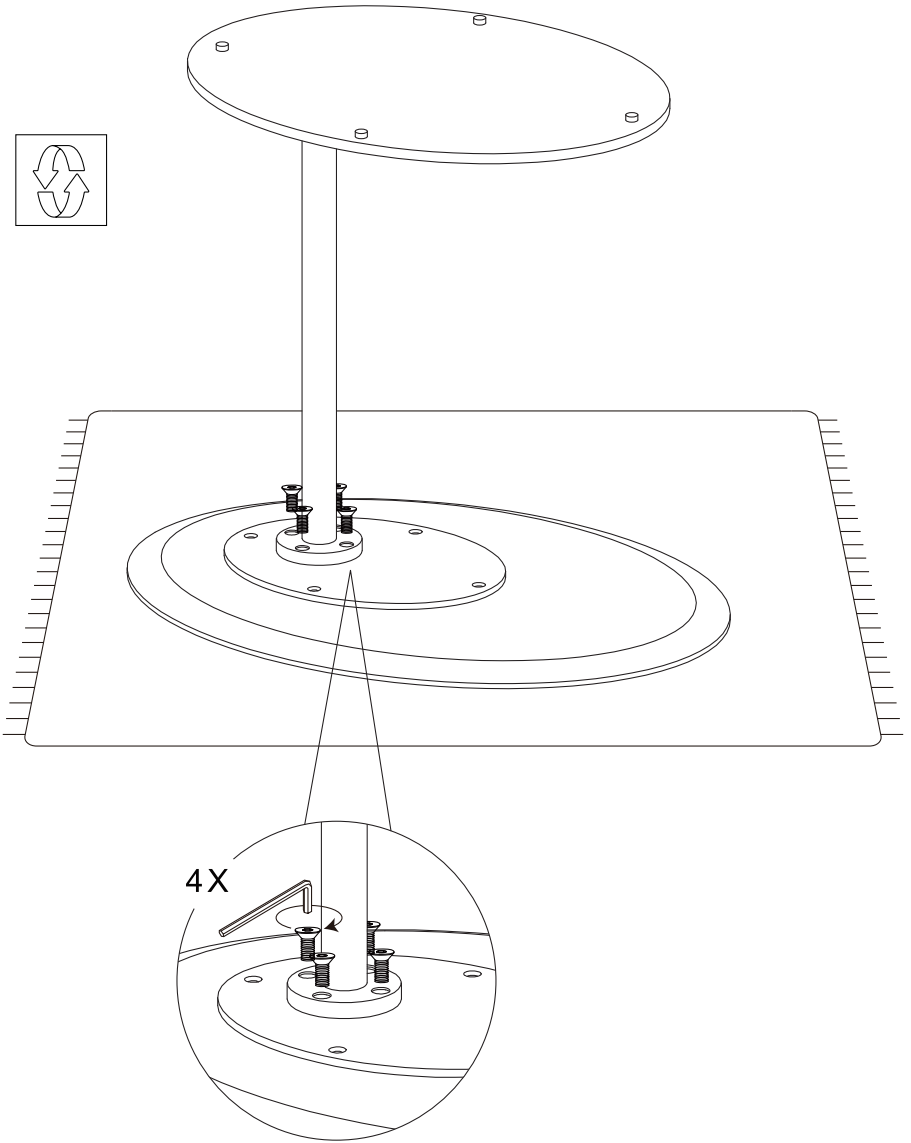

# **PEBBLE**

---

C06A1400.

Installation Instruction

**CAMERICH**

M8X20mm

4X

M4