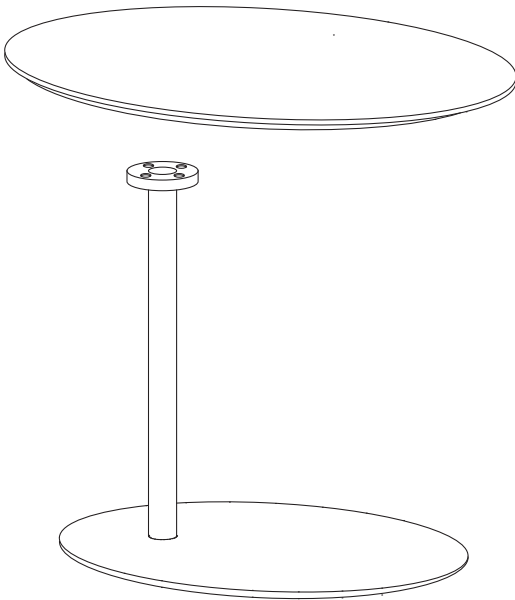

# **PEBBLE**

---

C06A1400.

Installation Instruction

**CAMERICH**

M8X20mm

4X

M4