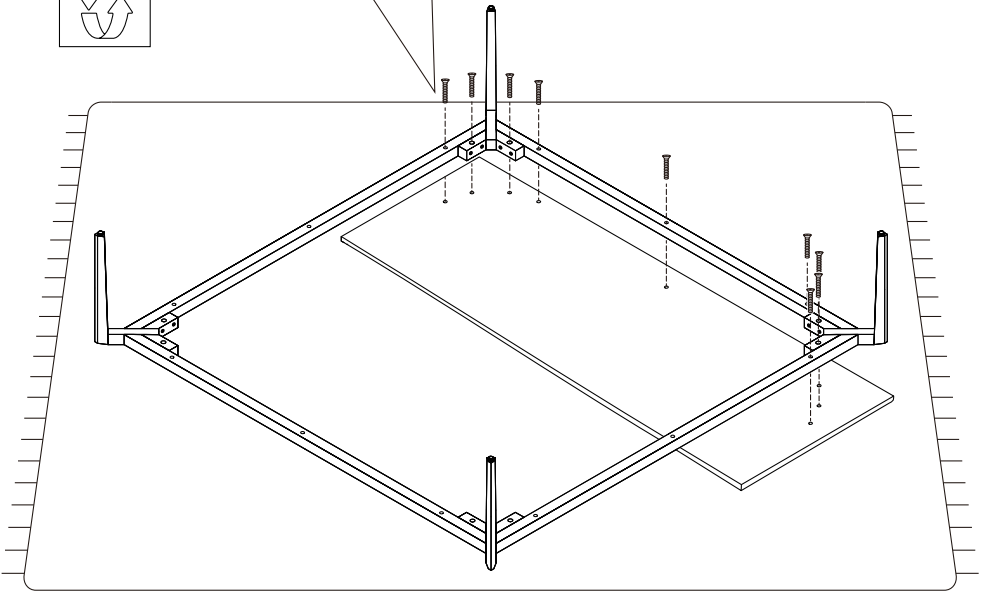

FLAMINGO

C06C0904.

Installation Instruction

CAMERICH

M8X40mm

36X

M8

CAMERICHfurniture