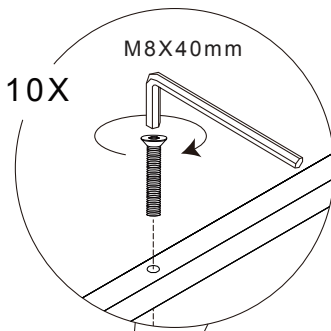

FLAMINGO

C06C0903.

Installation Instruction

CAMERICH

M8X40mm

34X

M8

CAMERICHfurniture