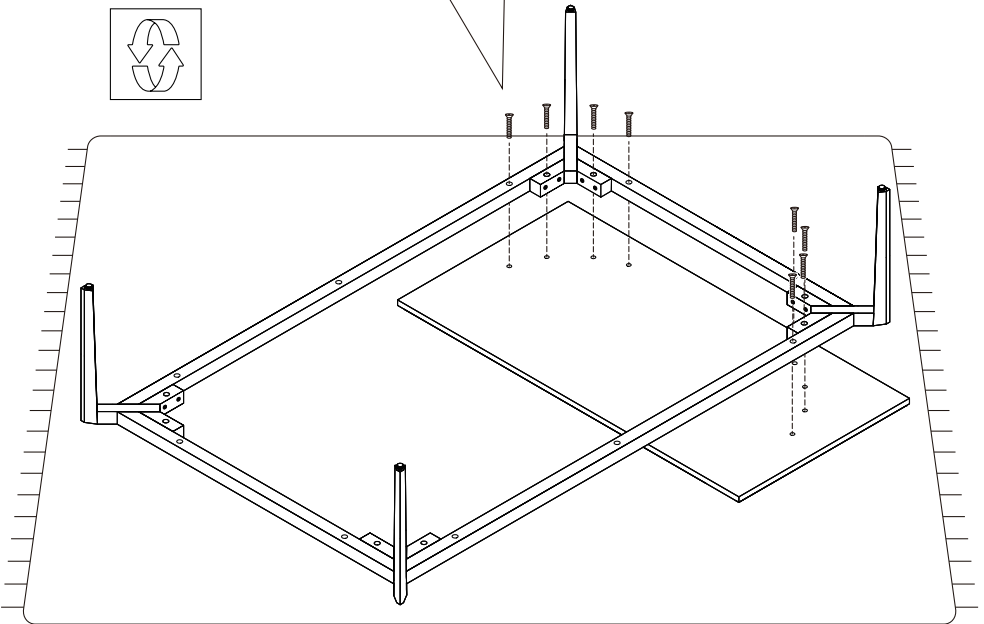

FLAMINGO

C06C0903.

Installation Instruction

CAMERICH

M8X40mm

34X

M8

CAMERICHfurniture