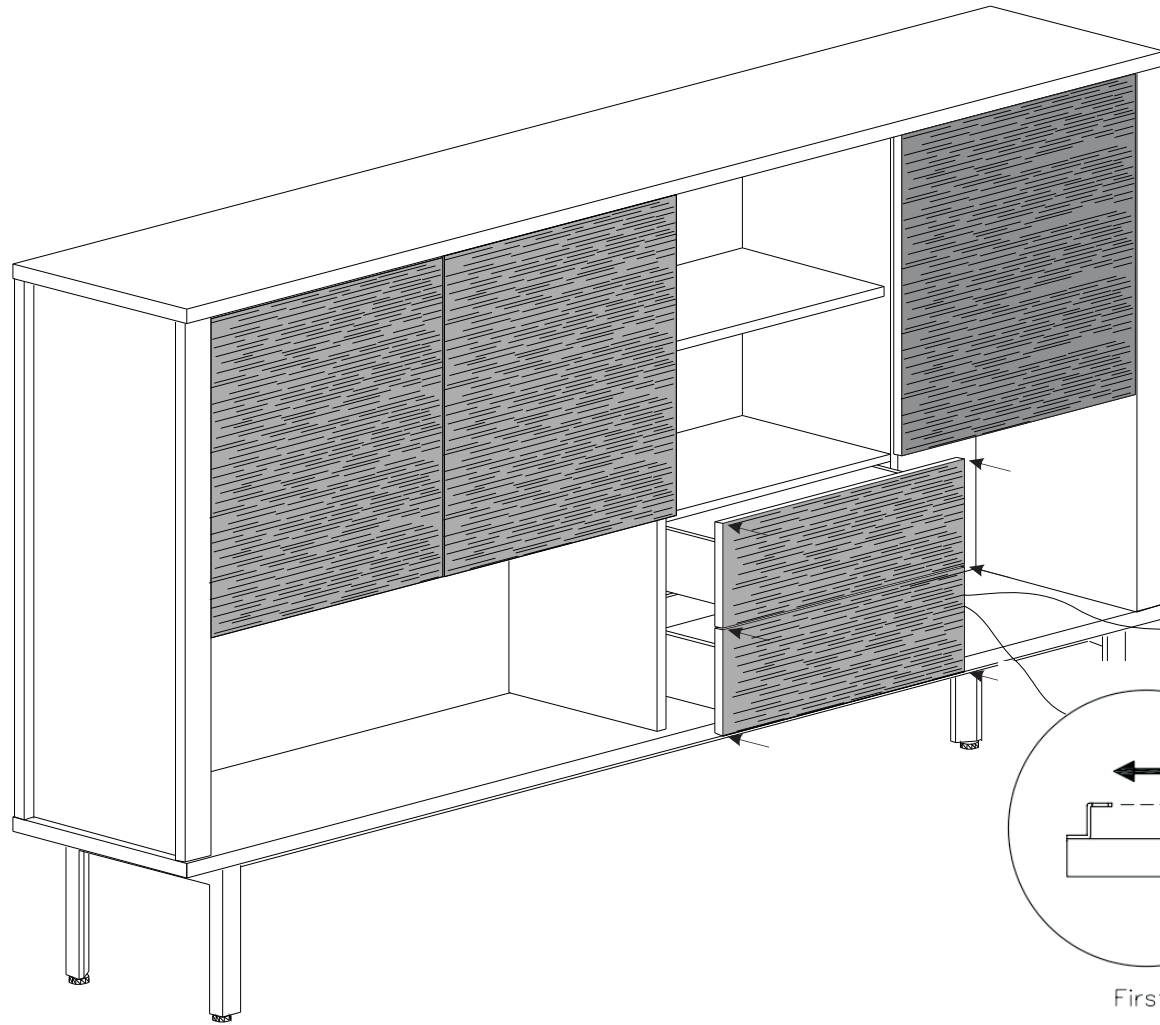

C04A1907.

12

Connection lid installation