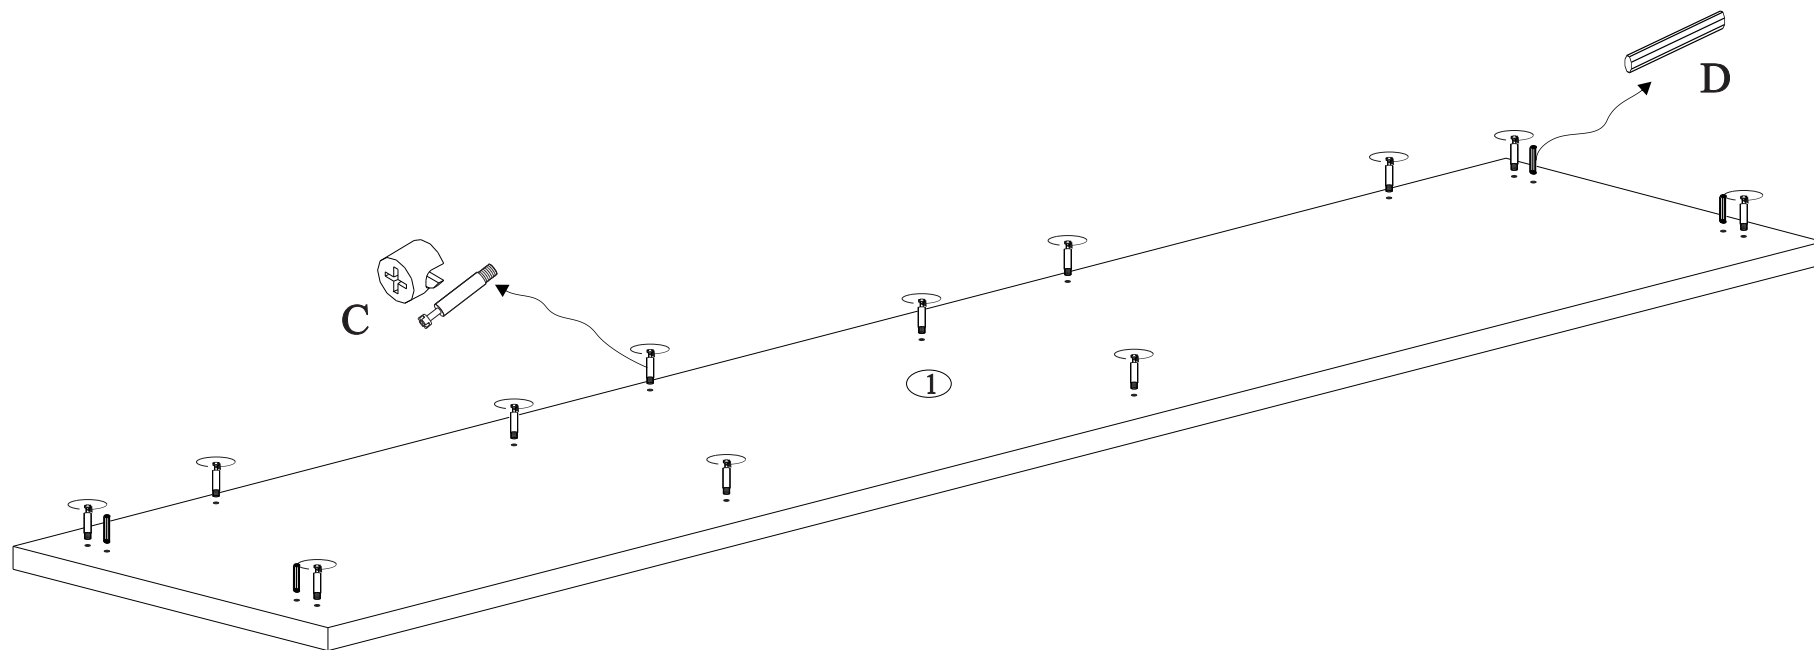

C04A1907.

3

M8X16	M5	Ø15X15	Ø10X40	M3X16	Door Stopper	M6X16	Inlay Hinge	Lid Hinge	Ø 5	M350	M4X16	Ø12X15	Ø 6X30	M4X25	M4
A	B	C	D	E	F	G	H	I	J	K	L	M	N	O	P