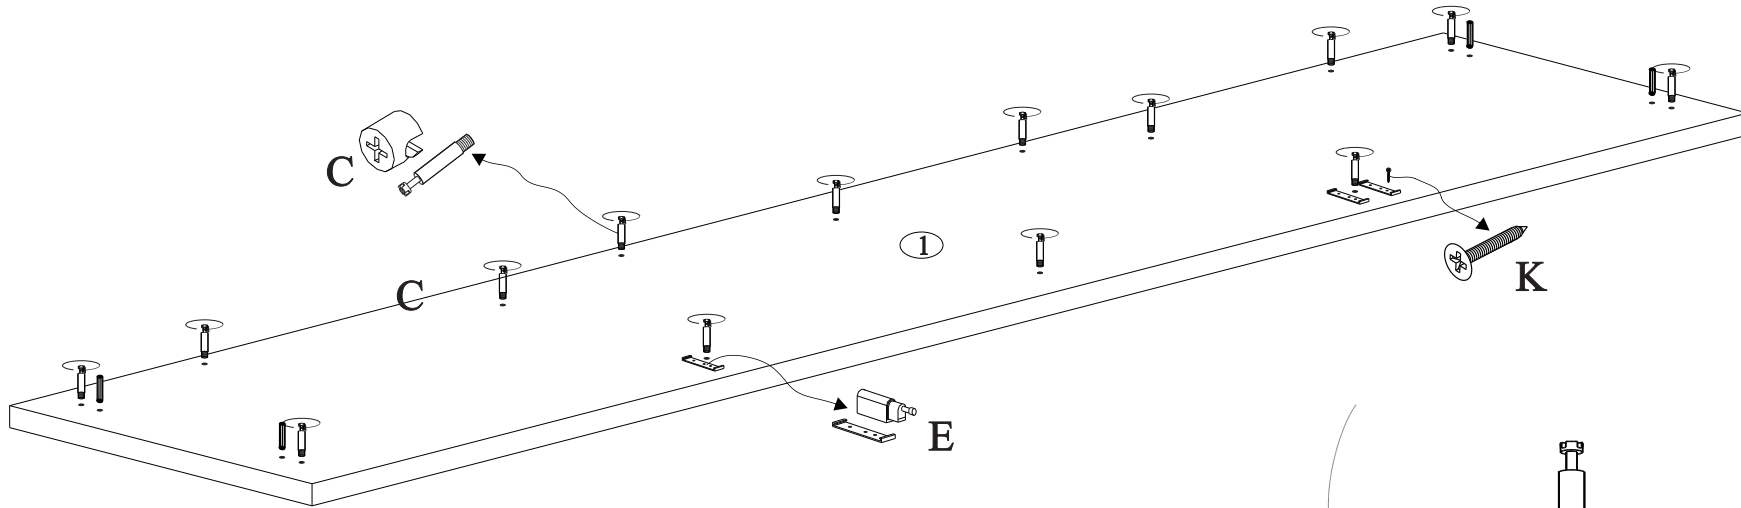

C04A1907.

2

Door stopper installation