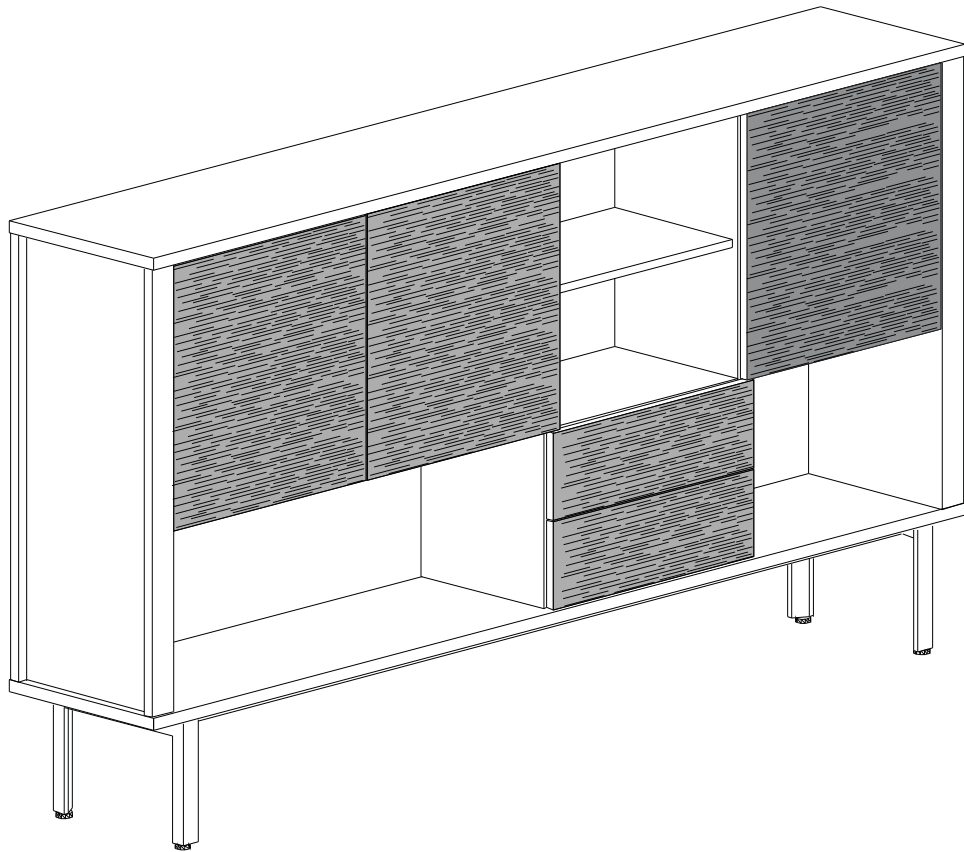

CAMERICH

北京全福凯旋家具有限公司
Beijing Triumph Furniture Co.,Ltd.

北京市通州区大杜社101103
DaDushe, TongZhou District, Beijing, China
Tel:86-10-61586106
www.camerich.com E-mail:info@camerich.com

CAMERICH

安装示意图

Install Instruction

STILTS-07
C04A1907.

STILTS-07

Packing List

ITEM	CONTENTS	BOX NO.
1	Cabinet Base, Hardware Box	1/5
2	Immovable Shelf*3, Movable Shelf f*4	2/5
3	Side board*2, Middle board*2, Small Middle board*1	3/5
4	Back board*1, door sheet*3, drawer*2	4/5
5	Top and bottom board*2, immovable shelf*3	5/5

Hardware List

ITEM	DRAWING	DESCRIPTION	QTY
A		Screw M8 *16	8
B		Wrench M5	1
C		3 in 1 Connection Parts, 1552A+8234+K010	50
D		Wood Wedge Screw, M10*40	8
E		Self Tapping Screw, 3*16, Zinc	6
F		Door Stopper	3
G		Screw, M6*16	8
H		Inlay Hinge	4
I		Lid Hinge	2
J		Peg, D5	16
K		Drawer slide	2
L		Self Tapping Screw, 4*16, Black.	56
M		2 in 1 Connection parts, Lock 9*12	32
N		Wood Wedge Screw, M6*30	8
O		Screw, 4*25, Zinc	6
P		M4: Wrench M4	1

Parts List

序号	名称	规格	单位	数量
①	Top board and Bottom board	2276*402 *25	MM	2
②	Side board	918 *400 *60	MM	2
③	back board	2154*918 *18	MM	1
④	Middle board	918 *344 *18	MM	2
⑤	Movable shelf 01	522 *330 *18	MM	4
⑥	Movable shelf 02	525 *344 *18	MM	2
⑦	Immovable shelf	1068*344 *18	MM	1
⑧	Small middle board	531 *343 *18	MM	1
⑨	Door	541 *546 *19	MM	3
⑩	The drawer face board	561 *180 *19	MM	2
⑪	The drawer side board	300 *120 *12	MM	4
⑫	The drawer back board	485 *109 *12	MM	4
⑬	The drawer bottom board	485 *275 *12	MM	2