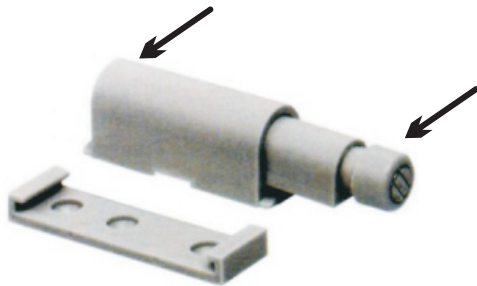

Hardware List

ITEM	DRAWING	DESCRIPTION	QTY
A		Screw M8 *16	8
B		Wrench M5	1
C		3 in 1 Connection Parts, 1552A+8234+K010	50
D		Wood Wedge Screw, M10*40	8
E		Self Tapping Screw, 3*16, Zinc	6
F		Door Stopper	3
G		Screw, M6*16	8
H		Inlay Hinge	4
I		Lid Hinge	2
J		Peg, D5	16
K		Drawer slide	2
L		Self Tapping Screw, 4*16, Black.	56
M		2 in 1 Connection parts, Lock 9*12	32
N		Wood Wedge Screw, M6*30	8
O		Screw, 4*25, Zinc	6
P		M4: Wrench M4	1

Parts List

序号	名称	规格	单位	数量
①	Top board and Bottom board	2276*402 *25	MM	2
②	Side board	918 *400 *60	MM	2
③	back board	2154*918 *18	MM	1
④	Middle board	918 *344 *18	MM	2
⑤	Movable shelf 01	522 *330 *18	MM	4
⑥	Movable shelf 02	525 *344 *18	MM	2
⑦	Immovable shelf	1068*344 *18	MM	1
⑧	Small middle board	531 *343 *18	MM	1
⑨	Door	541 *546 *19	MM	3
⑩	The drawer face board	561 *180 *19	MM	2
⑪	The drawer side board	300 *120 *12	MM	4
⑫	The drawer back board	485 *109 *12	MM	4
⑬	The drawer bottom board	485 *275 *12	MM	2

C04A1907.

M8X16	M5	Ø15X15	Ø10X40	M3X16	Door Stopper	M6X16	Inlay Hinge	Lid Hinge	Ø 5	M350	M4X16	Ø12X15	Ø 6X30	M4X25	M4
A	B	C	D	E	F	G	H	I	J	K	L	M	N	O	P

C04A1907.

2

Door stopper installation

Connection bar installation