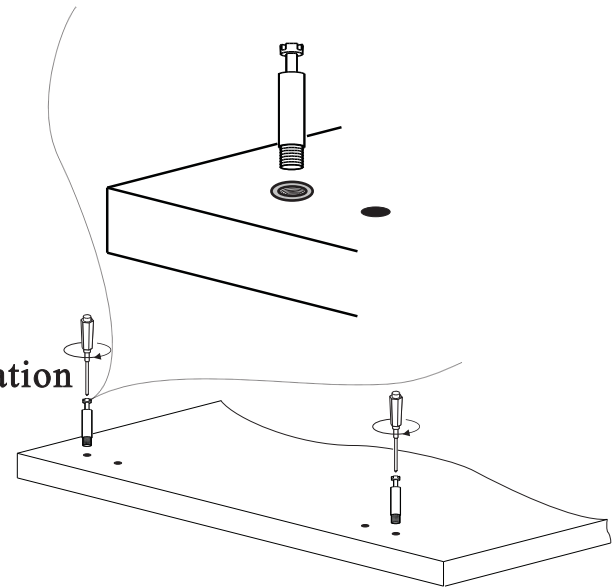

Hardware List

ITEM	DRAWING	DESCRIPTION	QTY
A		Screw M8 *16	8
B		Wrench M5	1
C		3 in 1 Connection Parts, 1552A+8234+K010	50
D		Wood Wedge Screw, M10*40	8
E		Self Tapping Screw, 3*16, Zinc	6
F		Door Stopper	3
G		Screw, M6*16	8
H		Inlay Hinge	4
I		Lid Hinge	2
J		Peg, D5	16
K		Drawer slide	2
L		Self Tapping Screw, 4*16, Black.	56
M		2 in 1 Connection parts, Lock 9*12	32
N		Wood Wedge Screw, M6*30	8
O		Screw, 4*25, Zinc	6
P		M4: Wrench M4	1

Parts List

序号	名称	规格	单位	数量
①	Top board and Bottom board	2276*402 *25	MM	2
②	Side board	918 *400 *60	MM	2
③	back board	2154*918 *18	MM	1
④	Middle board	918 *344 *18	MM	2
⑤	Movable shelf 01	522 *330 *18	MM	4
⑥	Movable shelf 02	525 *344 *18	MM	2
⑦	Immovable shelf	1068*344 *18	MM	1
⑧	Small middle board	531 *343 *18	MM	1
⑨	Door	541 *546 *19	MM	3
⑩	The drawer face board	561 *180 *19	MM	2
⑪	The drawer side board	300 *120 *12	MM	4
⑫	The drawer back board	485 *109 *12	MM	4
⑬	The drawer bottom board	485 *275 *12	MM	2

C04A1907.

M8X16	M5	Ø15X15	Ø10X40	M3X16	Door Stopper	M6X16	Inlay Hinge	Lid Hinge	Ø 5	M350	M4X16	Ø12X15	Ø 6X30	M4X25	M4
A	B	C	D	E	F	G	H	I	J	K	L	M	N	O	P

C04A1907.

2

Door stopper installation

Connection bar installation

M8X16	M5	Ø15X15	Ø10X40	M3X16	Door Stopper	M6X16	Inlay Hinge	Lid Hinge	Ø 5	M350	M4X16	Ø12X15	Ø 6X30	M4X25	M4
A	B	C	D	E	F	G	H	I	J	K	L	M	N	O	P

C04A1907.

3

															
M8X16	M5	Ø15X15	Ø10X40	M3X16	Door Stopper	M6X16	Inlay Hinge	Lid Hinge	Ø 5	M350	M4X16	Ø12X15	Ø 6X30	M4X25	M4
A	B	C	D	E	F	G	H	I	J	K	L	M	N	O	P