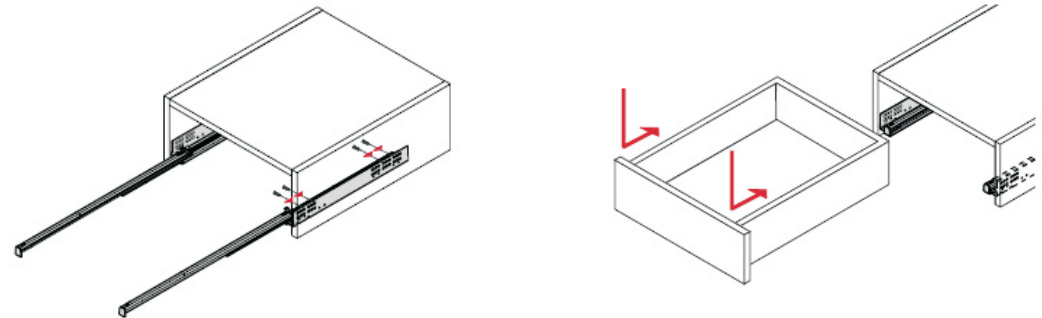

IV

Products SKU	C04A1907.					
Code	I	II	III	IV	V	VI
Drawing						
Size	34mm Ø 12(2 in 1) Ø 6X30 M4X25 M4X16 Left+Right					
Qty	32	32	8	6	20	4

C04A1907.

11

Drawer handle installation

Drawer disassembling

C04A1907.

12

Connection lid installation

First

Second

															
M8X16	M5	Ø15X15	Ø10X40	M3X16	Door Stopper	M6X16	Inlay Hinge	Lid Hinge	Ø 5	M350	M4X16	Ø12X15	Ø 6X30	M4X25	M4
A	B	C	D	E	F	G	H	I	J	K	L	M	N	O	P