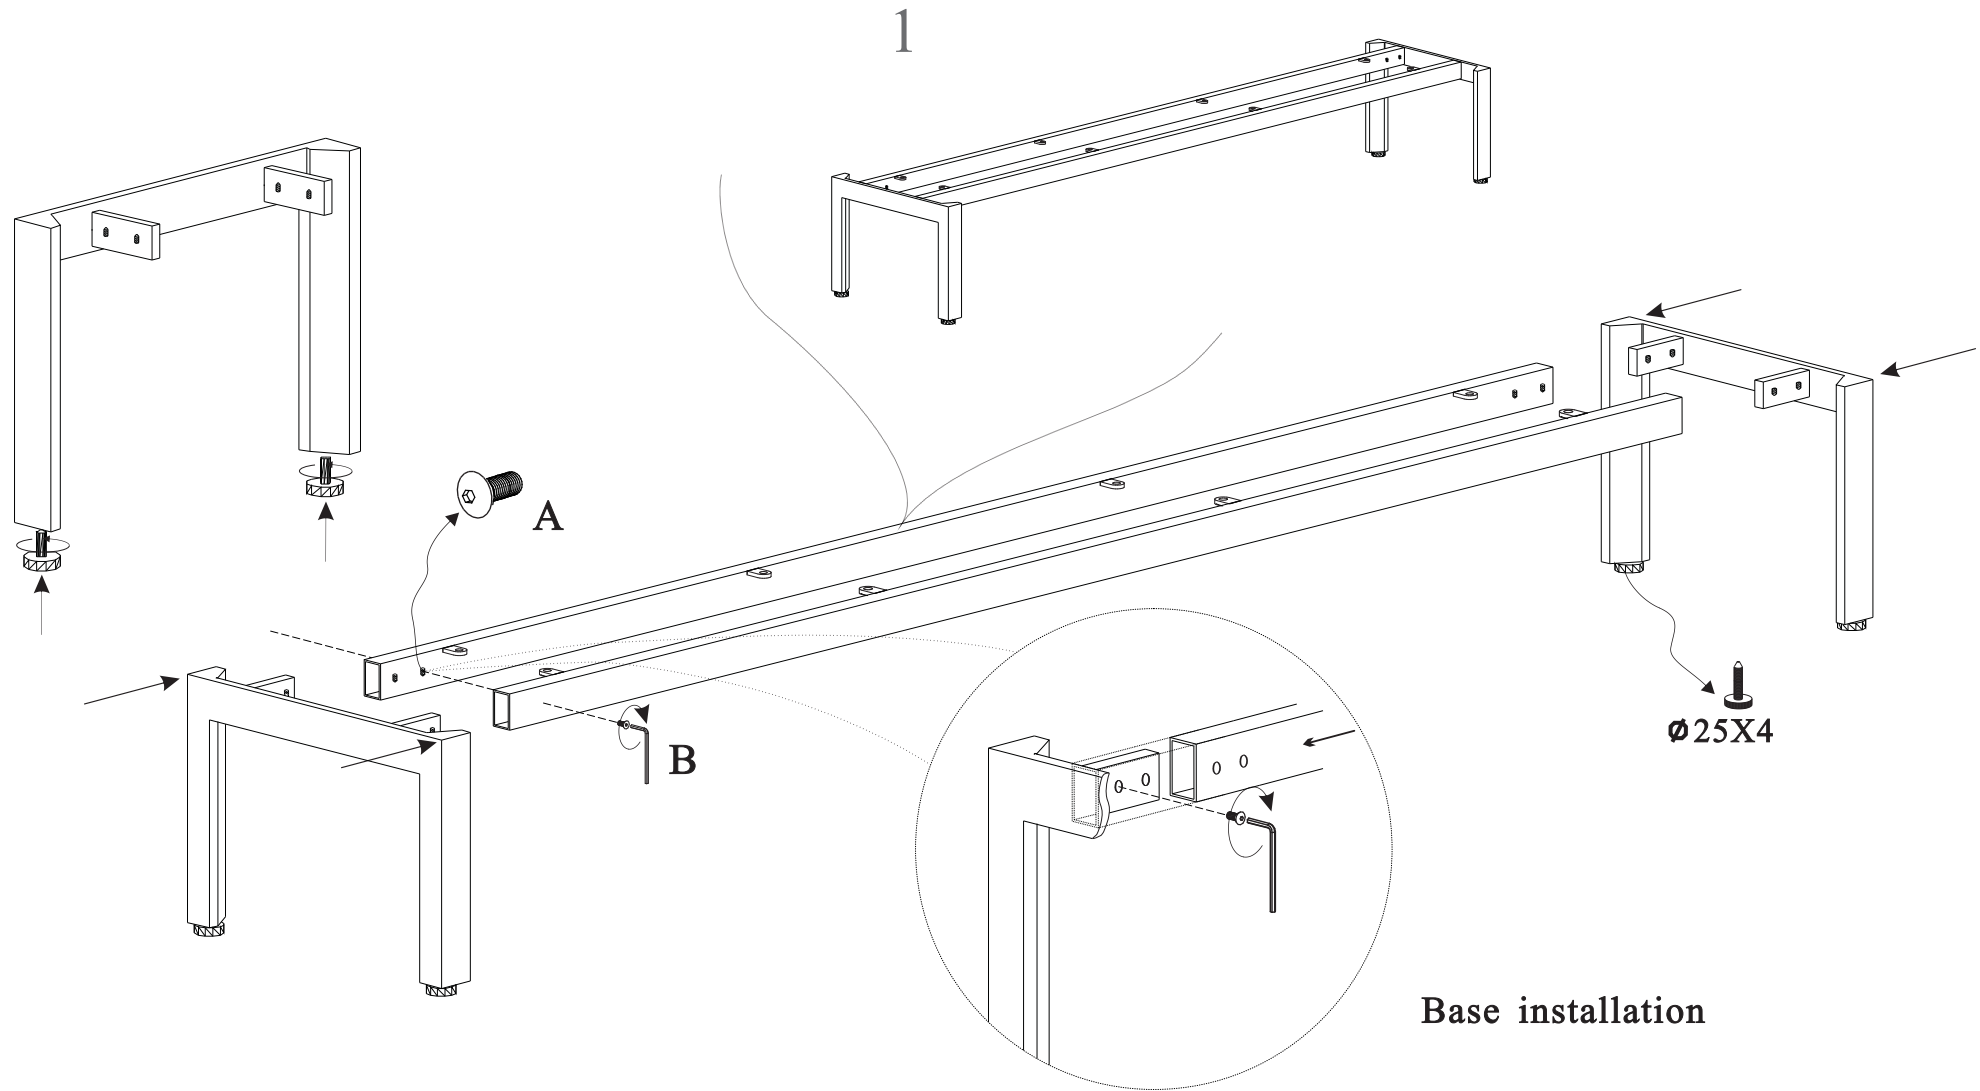

C04A1907.

M8X16	M5	Ø15X15	Ø10X40	M3X16	Door Stopper	M6X16	Inlay Hinge	Lid Hinge	Ø 5	M350	M4X16	Ø12X15	Ø 6X30	M4X25	M4
A	B	C	D	E	F	G	H	I	J	K	L	M	N	O	P