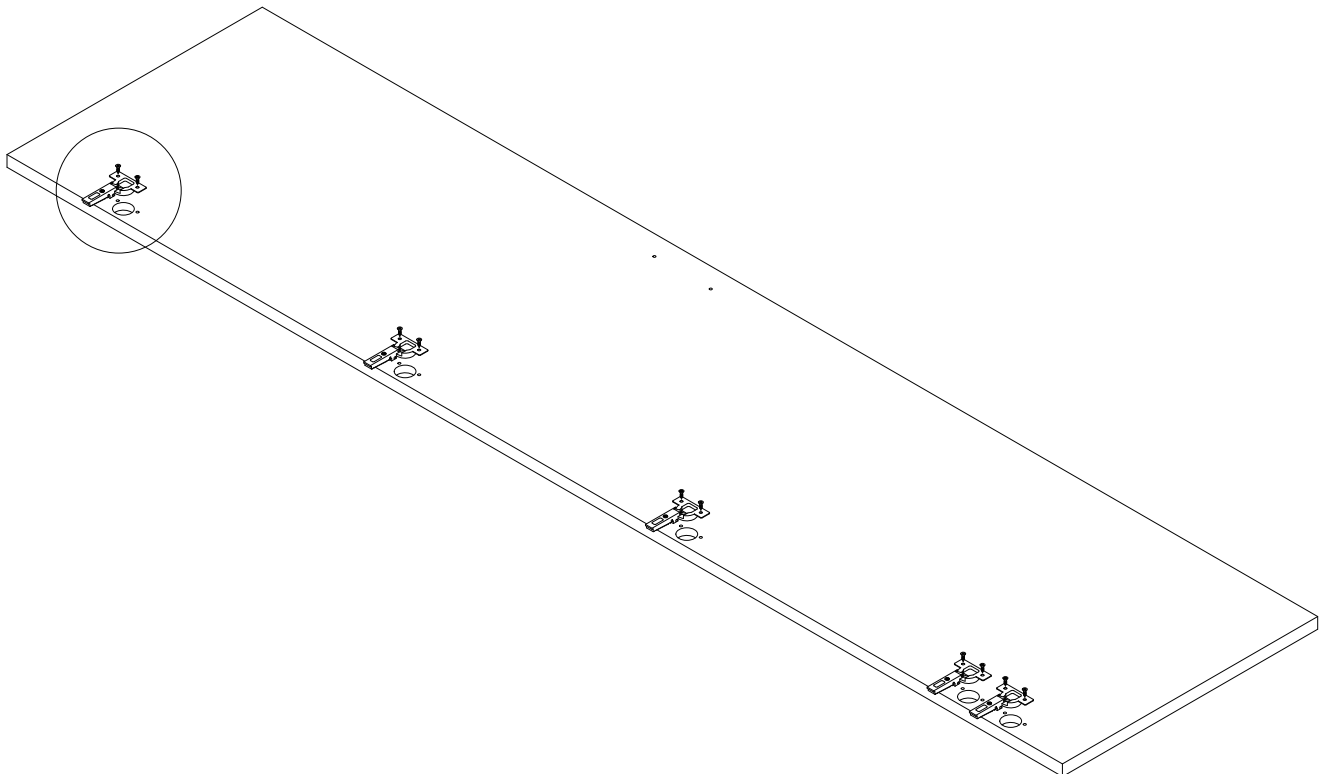

M4×16

20X

10X