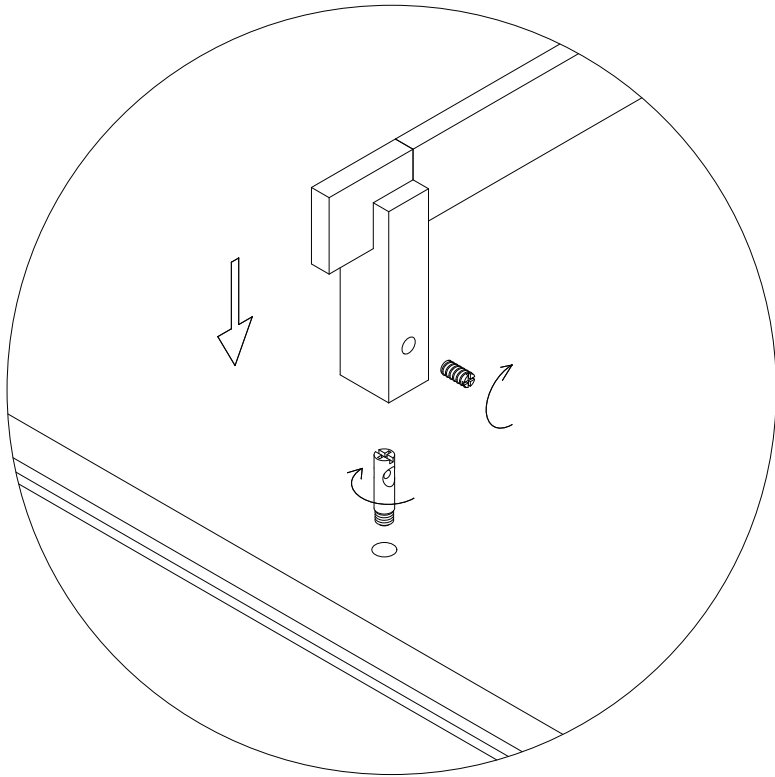

M6×35

2X

M6×8

2X

1X

L1060

1X