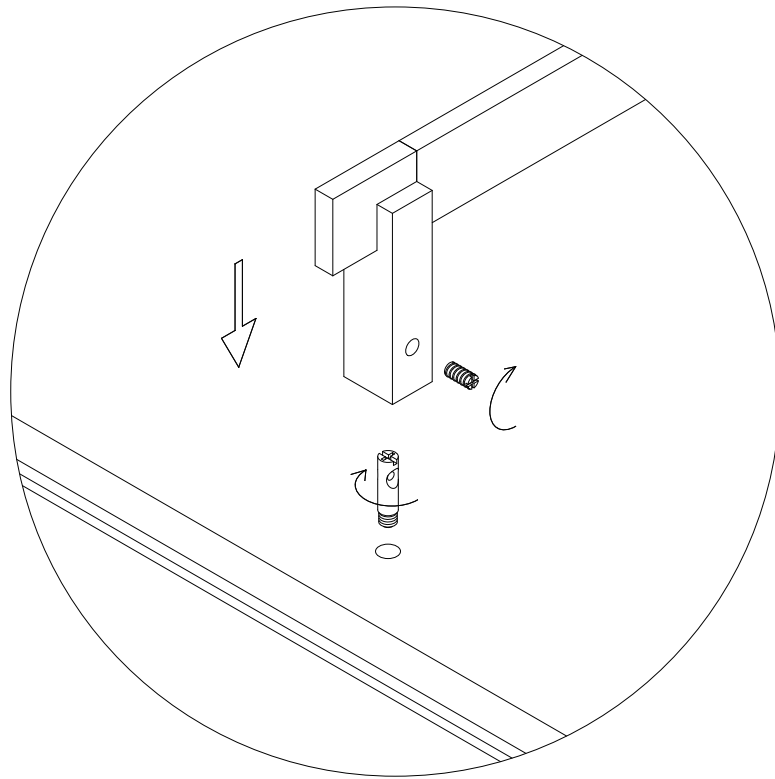

M6×35

4X

M6×8

4X

2X

L1060/476

2X