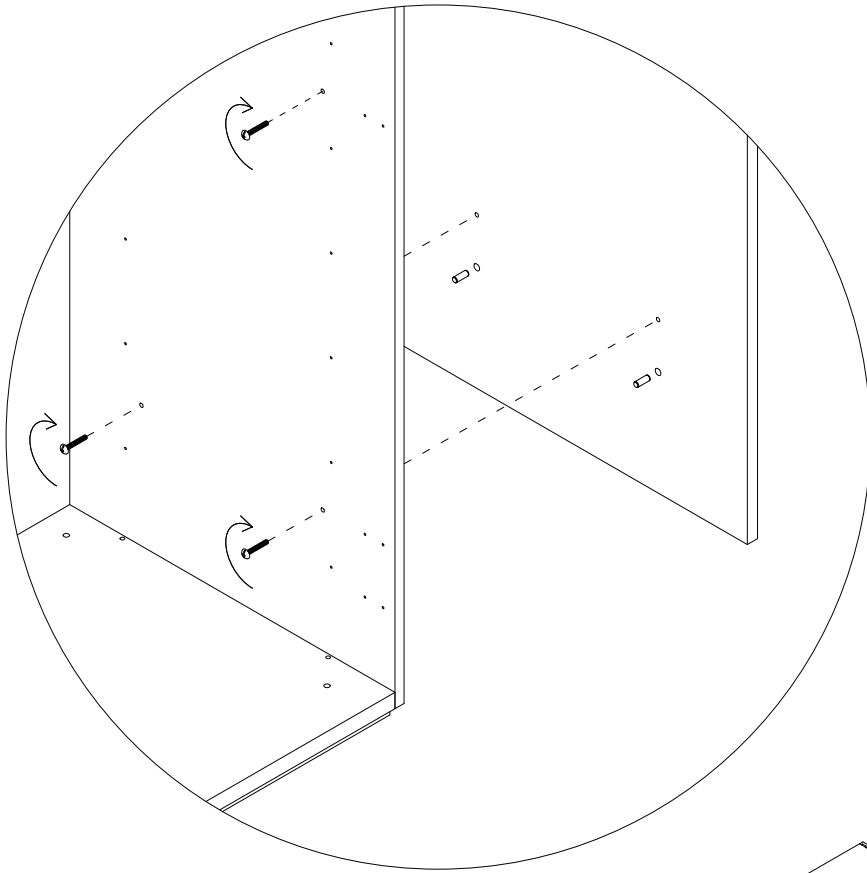

8x20

M4x25

8X

16X