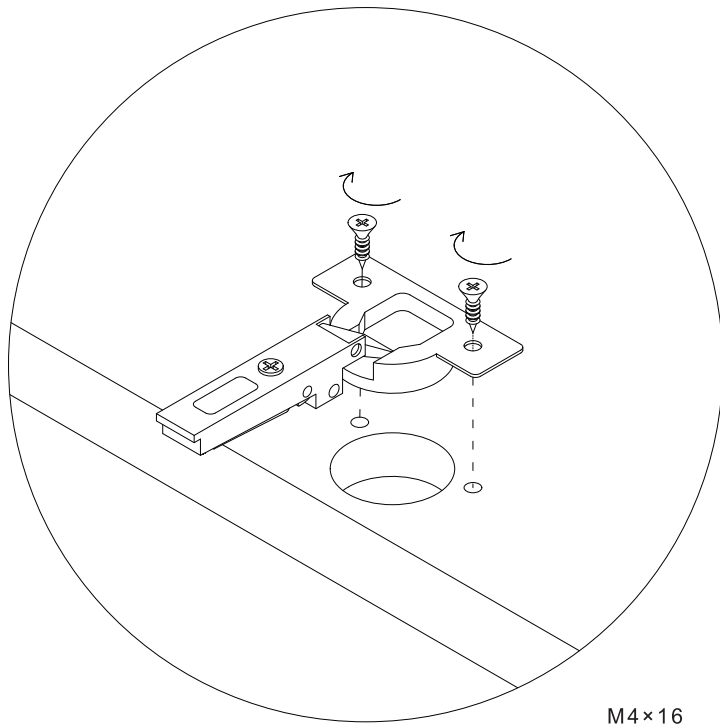

# SEASON

---

C0400306.

Installation Instruction

**CAMERICH**

M4×16

112X

4mm

L1060/476

2X

M4×16

32X

32X

3X

3X

M4 × 16

40X

20X

M4×16

40X

20X

20X

20X

L2400