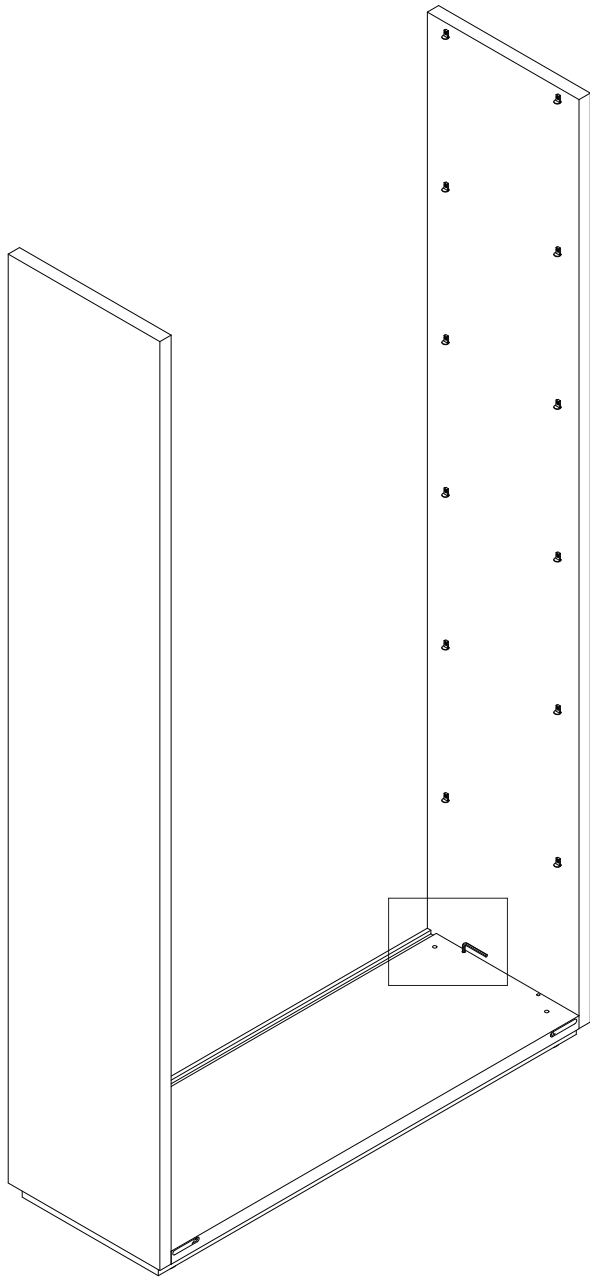

CONTENT

C0400103.

Installation Instruction

CAMERICH

Φ6*30mm

15X

M4X16mm

24X

M4X9mm

±8X

24X

4mm

1X

2X

4mm

$\Phi 6 \times 30 \text{mm} = 3$