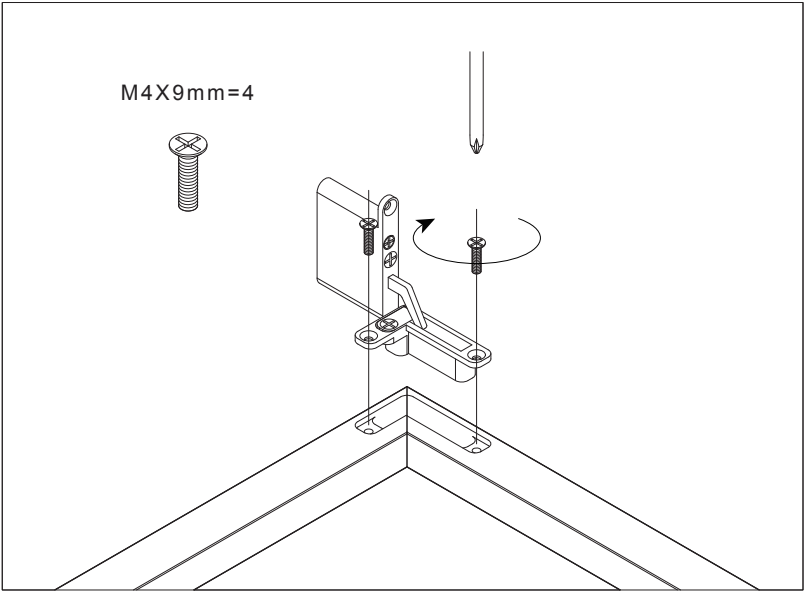

CONTENT

C0400103.

Installation Instruction

CAMERICH

Φ6*30mm

15X

M4X16mm

24X

M4X9mm

±8X

24X

4mm

1X

2X

4mm

$\Phi 6 \times 30 \text{mm} = 3$