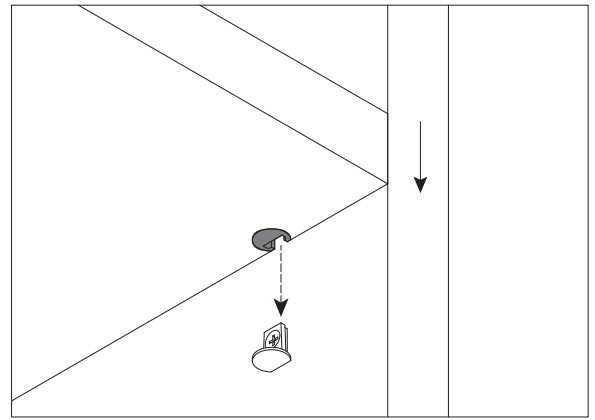

CONTENT

C0400103.

Installation Instruction

CAMERICH

Φ6*30mm

15X

M4X16mm

24X

M4X9mm

±8X

24X

4mm

1X

2X

4mm

$\Phi 6 \times 30 \text{mm} = 3$