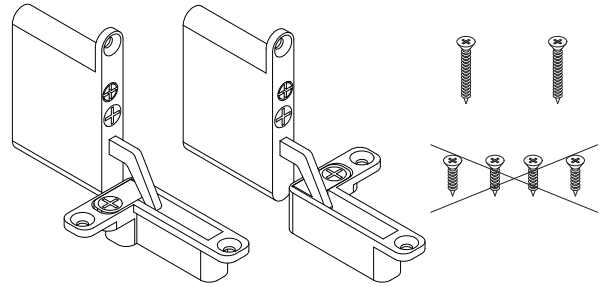

CONTENT

C0400103.

Installation Instruction

CAMERICH

Φ6*30mm

15X

M4X16mm

24X

M4X9mm

±8X

24X

4mm

1X

2X

4mm

$\Phi 6 \times 30 \text{mm} = 3$