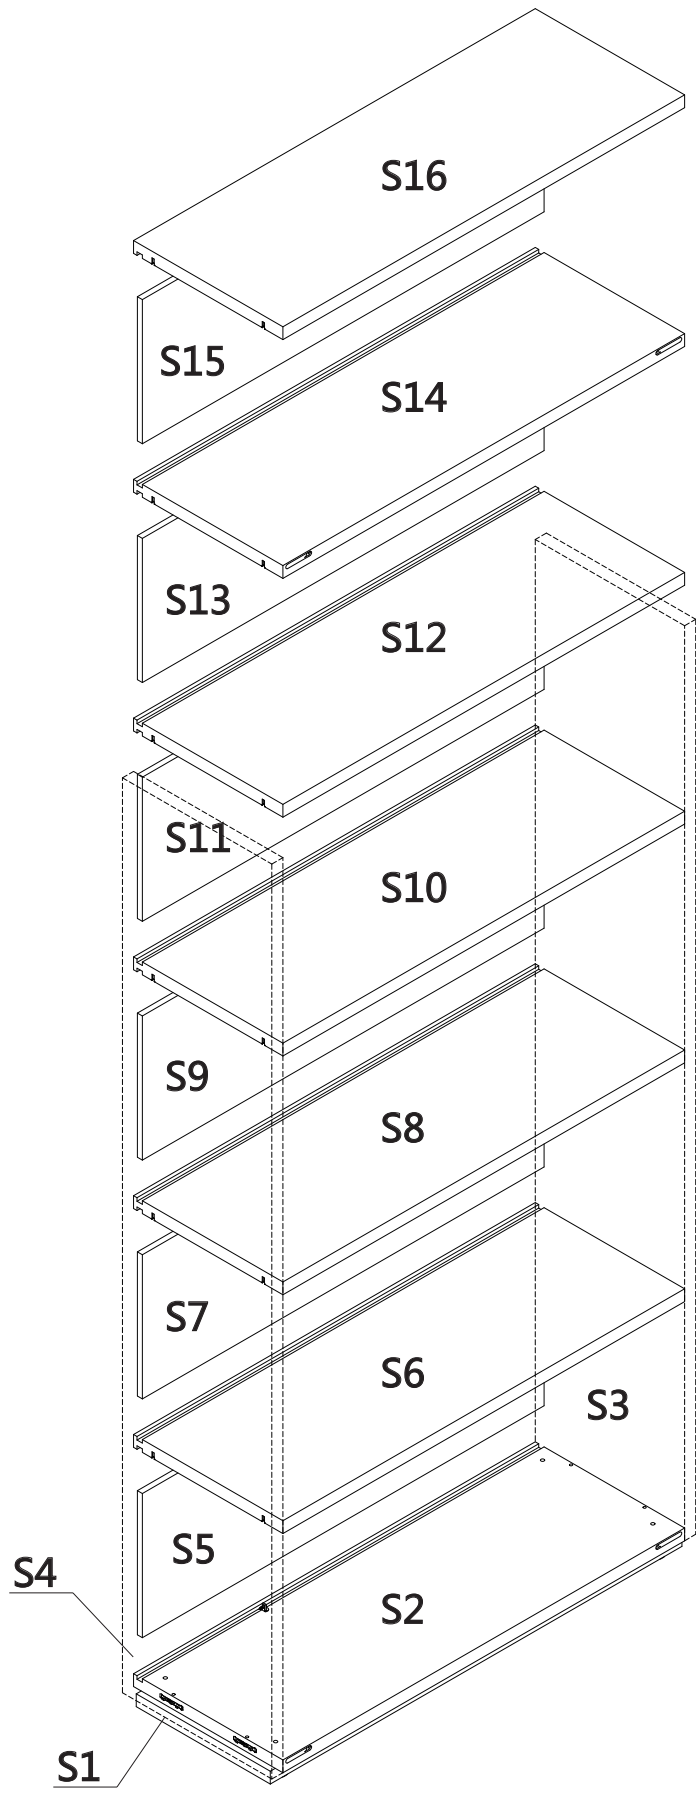

CONTENT

C0400103.

Installation Instruction

CAMERICH

Φ6*30mm

15X

M4X16mm

24X

M4X9mm

±8X

24X

4mm

1X

2X

4mm

$\Phi 6 \times 30 \text{mm} = 3$