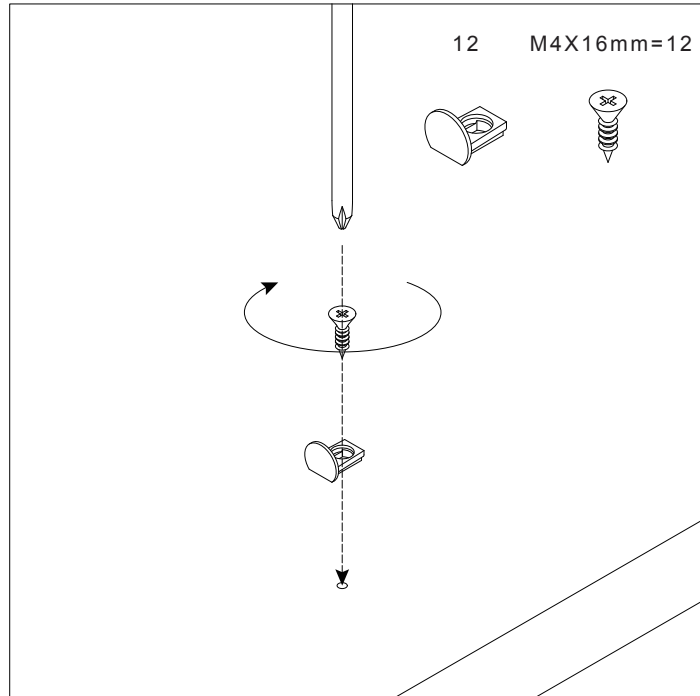

CONTENT

C0400103.

Installation Instruction

CAMERICH

Φ6*30mm

15X

M4X16mm

24X

M4X9mm

±8X

24X

4mm

1X

2X

4mm

$\Phi 6 \times 30 \text{mm} = 3$