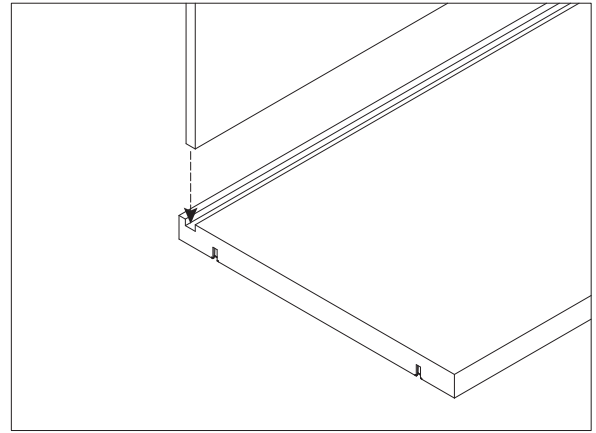

CONTENT

C0400103.

Installation Instruction

CAMERICH

Φ6*30mm

15X

M4X16mm

24X

M4X9mm

±8X

24X

4mm

1X

2X

4mm

$\Phi 6 \times 30 \text{mm} = 3$