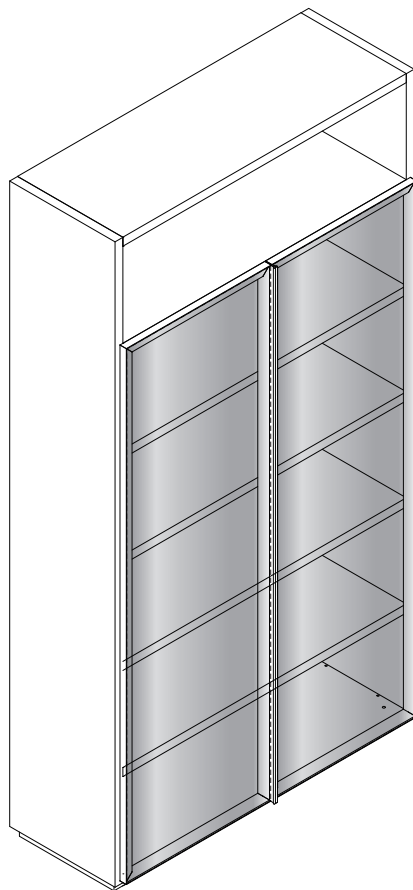

CONTENT

C0400103.

Installation Instruction

CAMERICH

Φ6*30mm

15X

M4X16mm

24X

M4X9mm

±8X

24X

4mm

1X

2X

4mm

$\Phi 6 \times 30 \text{mm} = 3$