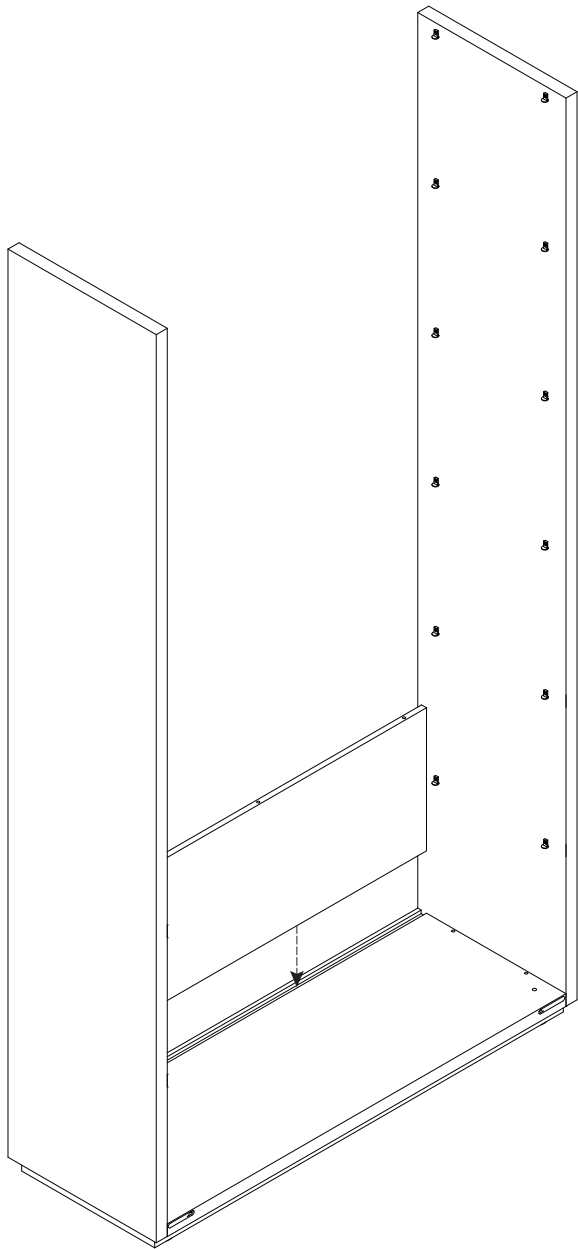

CONTENT

C0400103.

Installation Instruction

CAMERICH

Φ6*30mm

15X

M4X16mm

24X

M4X9mm

±8X

24X

4mm

1X

2X

4mm

$\Phi 6 \times 30 \text{mm} = 3$