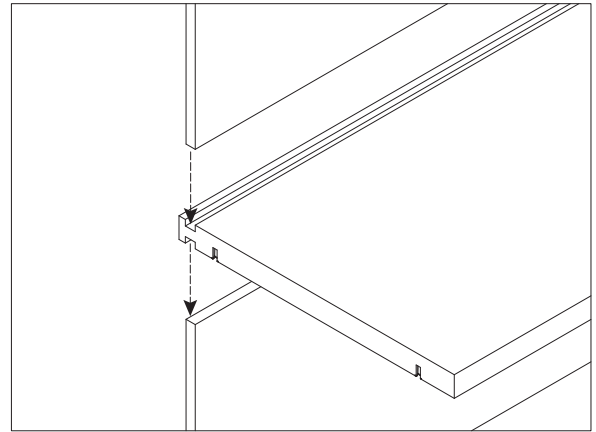

CONTENT

C0400103.

Installation Instruction

CAMERICH

Φ6*30mm

15X

M4X16mm

24X

M4X9mm

±8X

24X

4mm

1X

2X

4mm

$\Phi 6 \times 30 \text{mm} = 3$