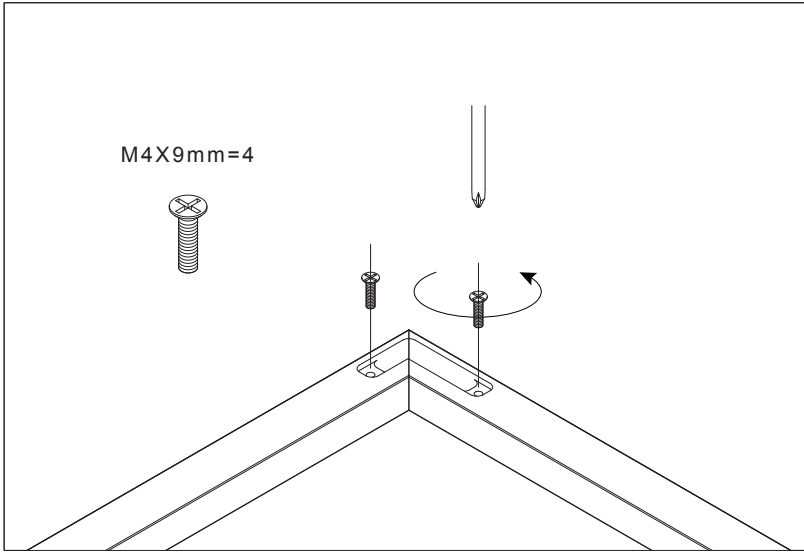

CONTENT

C0400103.

Installation Instruction

CAMERICH

Φ6*30mm

15X

M4X16mm

24X

M4X9mm

±8X

24X

4mm

1X

2X

4mm

$\Phi 6 \times 30 \text{mm} = 3$