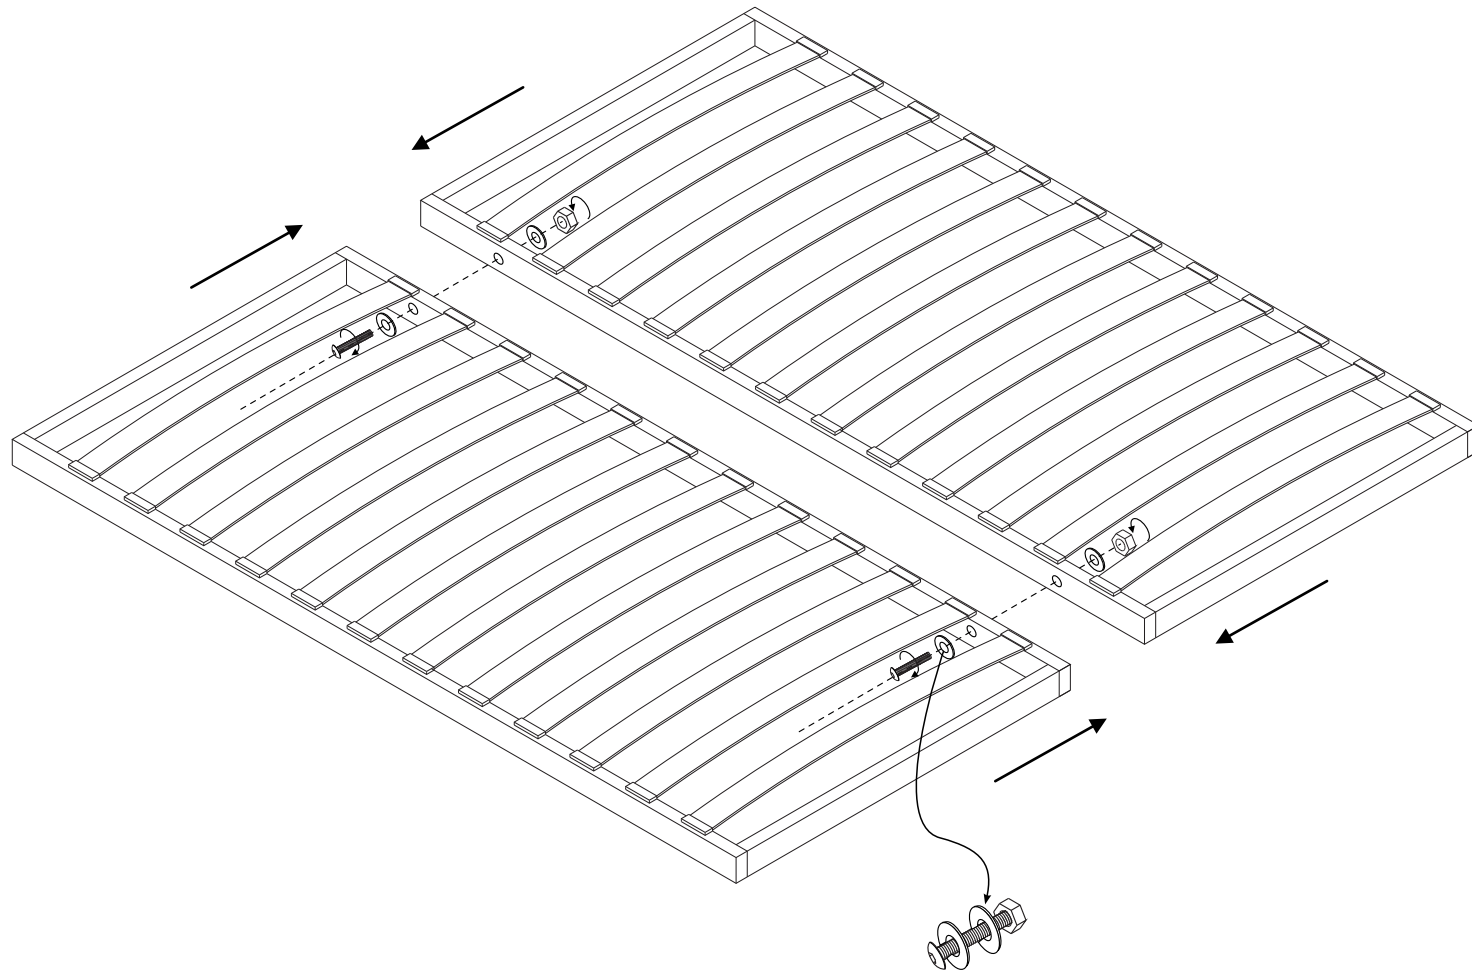

SCREEN BED-02

Install Instruction

SCREEN BED-02

2

M8X20=1

M8X20=48

M8X20=48	6	4	4	L=Φ32X150MM=2	M8X16=4	M8X80=2	4	2
----------	---	---	---	---------------	---------	---------	---	---

SCREEN BED-02

3

M8X20=48

6

4

4

L=Φ32X150MM=2

M8X16=4

M8X80=2