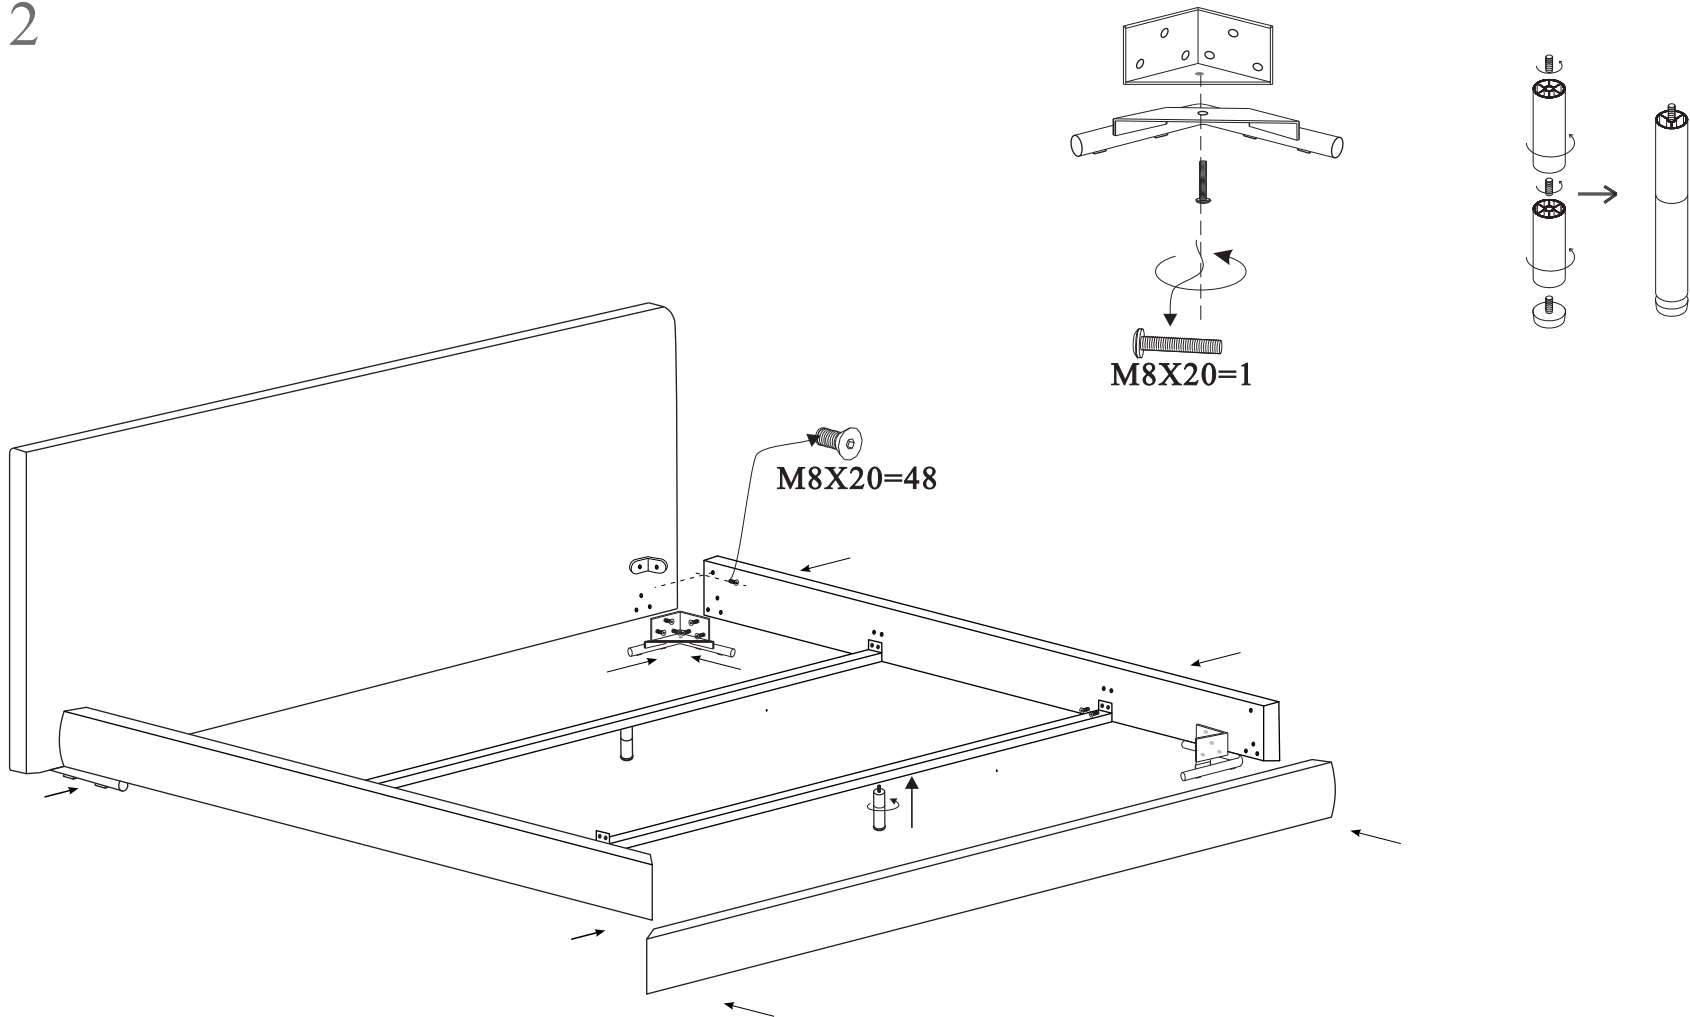

SCREEN BED-02

Install Instruction

SCREEN BED-02

2

M8X20=1

M8X20=48

M8X20=48	6	4	4	L=Φ32X150MM=2	M8X16=4	M8X80=2	4	2
----------	---	---	---	---------------	---------	---------	---	---

SCREEN BED-02

3

M8X20=48

6

4

4

L=Φ32X150MM=2

M8X16=4

M8X80=2