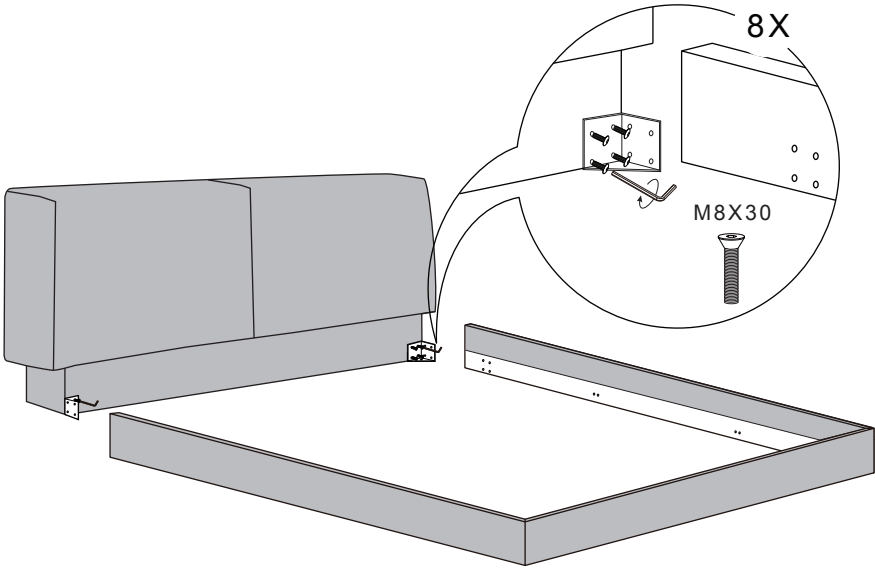

NATURE BED

C03E0701. / C03E0702. / C03E0703. / C03E0704. / C03E0705.

Installation Instruction

CAMERICH

M8X30

44X

4X

L80mm

6X

L125mm

2X

M5

L80mm

6X

L 125mm

2X