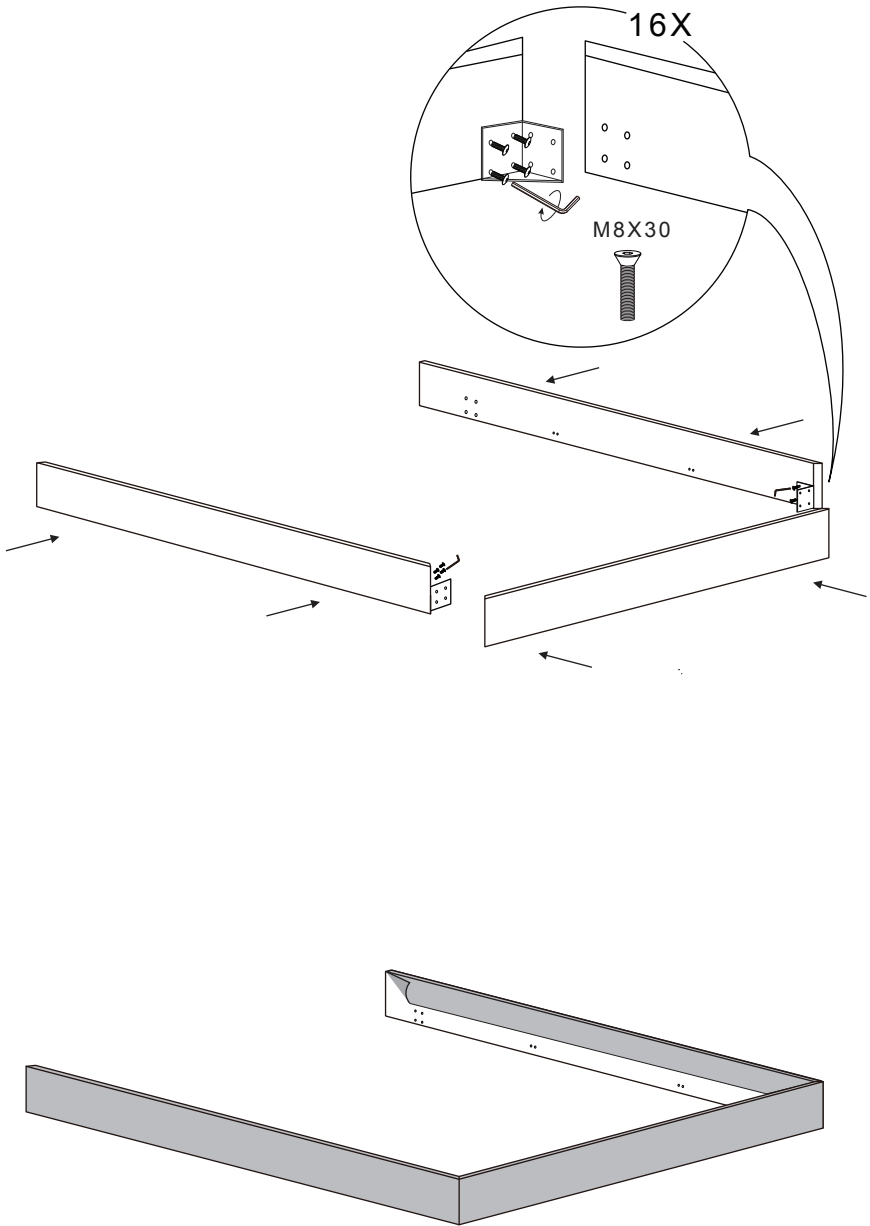

NATURE BED

C03E0701. / C03E0702. / C03E0703. / C03E0704. / C03E0705.

Installation Instruction

CAMERICH

M8X30

44X

4X

L80mm

6X

L125mm

2X

M5

L80mm

6X

L 125mm

2X