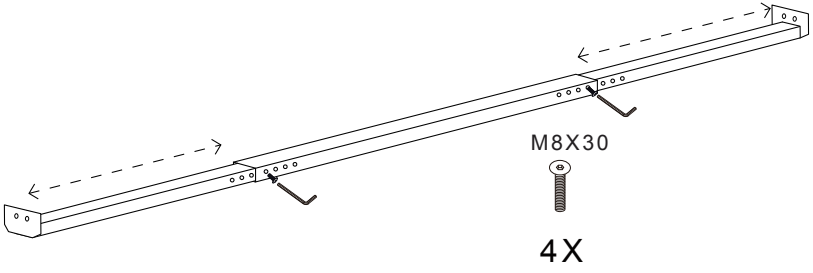

NATURE BED

C03E0701. / C03E0702. / C03E0703. / C03E0704. / C03E0705.

Installation Instruction

CAMERICH

M8X30

44X

4X

L80mm

6X

L125mm

2X

M5

L80mm

6X

L 125mm

2X