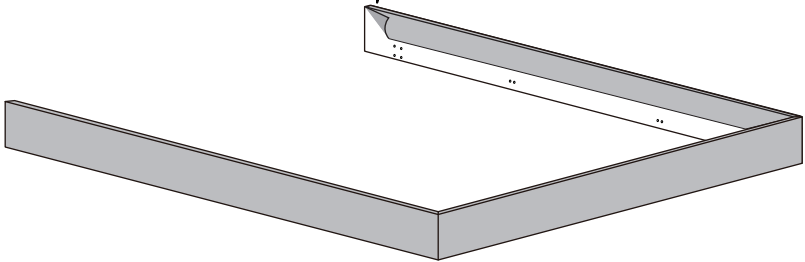

NATURE BED

C03E0701. / C03E0702. / C03E0703. / C03E0704. / C03E0705.

Installation Instruction

CAMERICH

M8X30

44X

4X

L80mm

6X

L125mm

2X

M5

L80mm

6X

L 125mm

2X