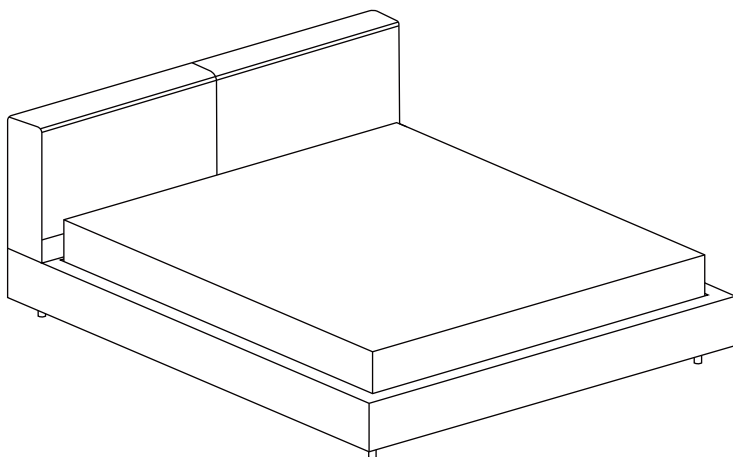

NATURE BED

C03E0701. / C03E0702. / C03E0703. / C03E0704. / C03E0705.

Installation Instruction

CAMERICH

M8X30

44X

4X

L80mm

6X

L125mm

2X

M5

L80mm

6X

L 125mm

2X