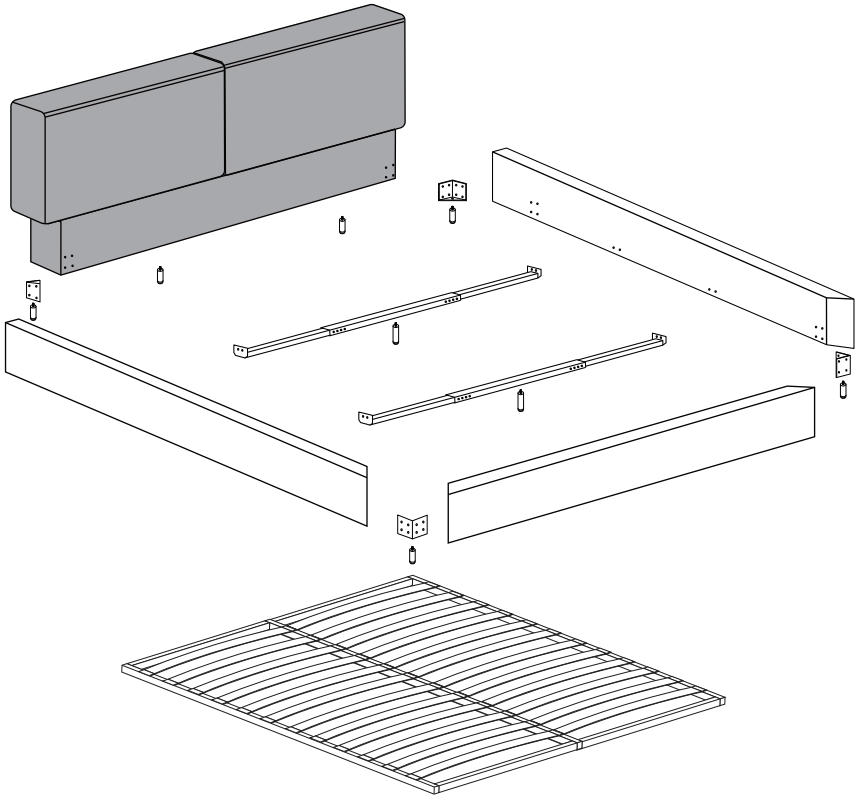

NATURE BED

C03E0701. / C03E0702. / C03E0703. / C03E0704. / C03E0705.

Installation Instruction

CAMERICH

M8X30

44X

4X

L80mm

6X

L125mm

2X

M5

L80mm

6X

L 125mm

2X