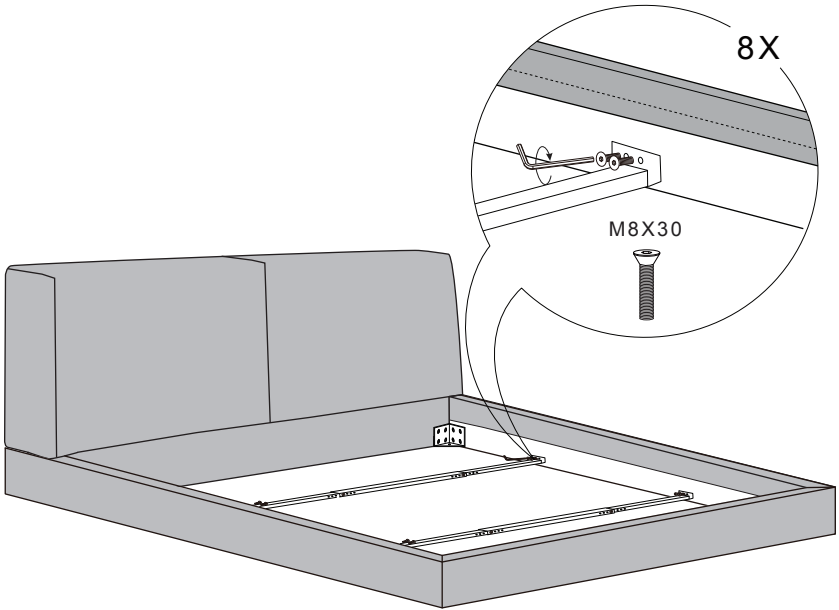

NATURE BED

C03E0701. / C03E0702. / C03E0703. / C03E0704. / C03E0705.

Installation Instruction

CAMERICH

M8X30

44X

4X

L80mm

6X

L125mm

2X

M5

L80mm

6X

L 125mm

2X