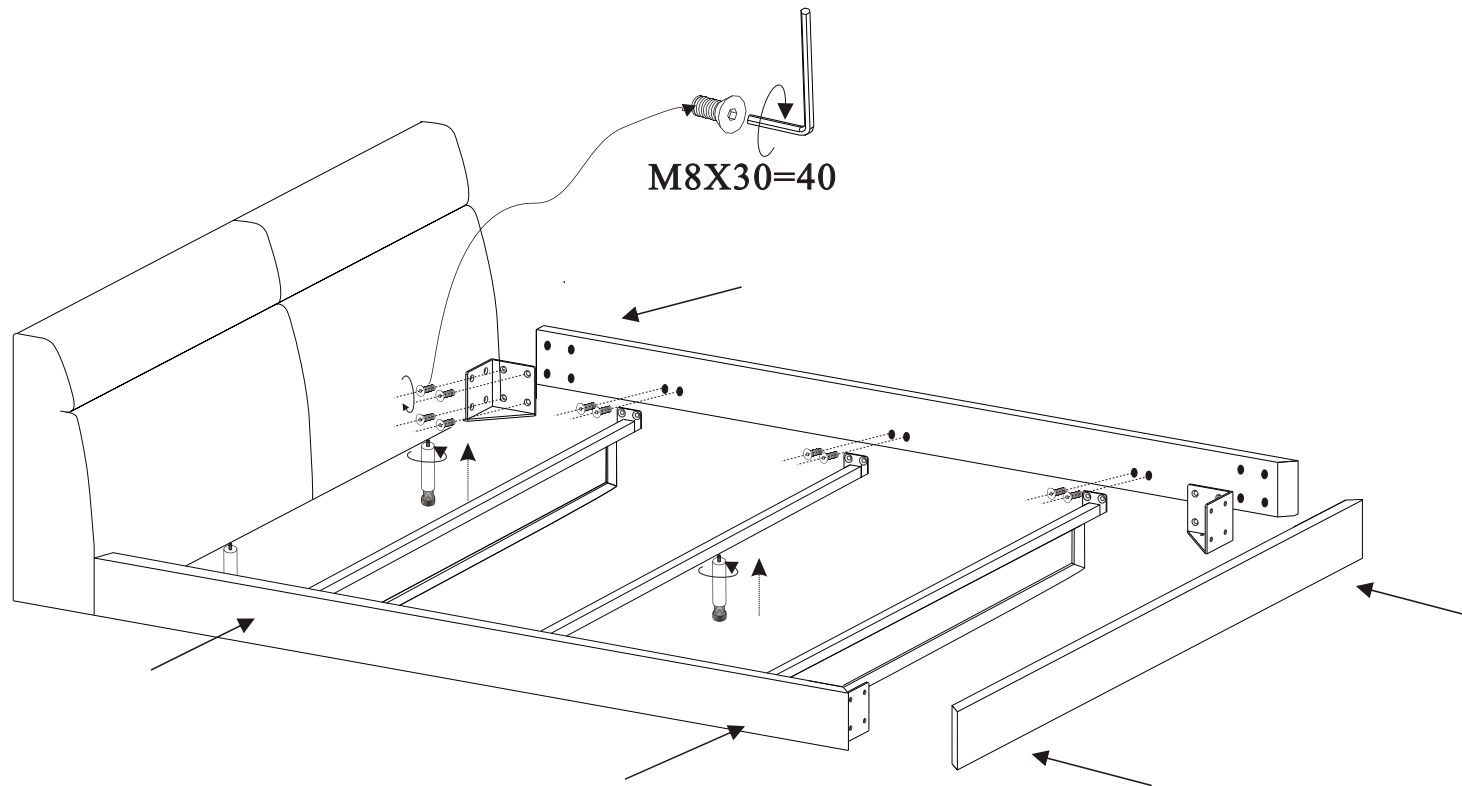

CAMERICH

AMOR BED

AMOR BED

M8X30=44

4

L=Φ32X180MM=3

M5

A