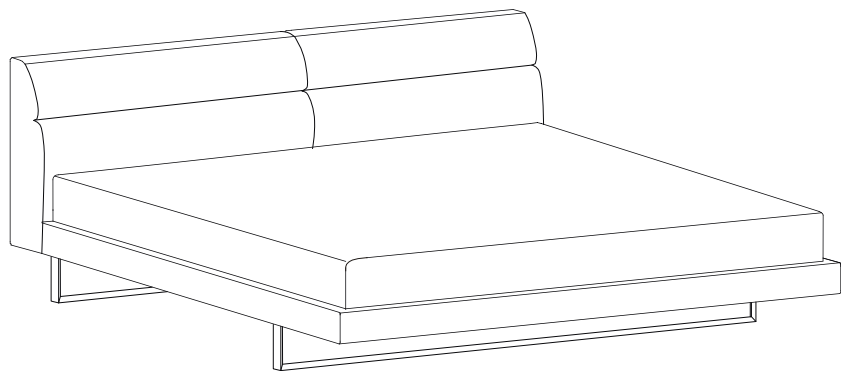

CAMERICH

AMOR BED

AMOR BED

M8X30=44

4

L=Φ32X180MM=3

M5

A