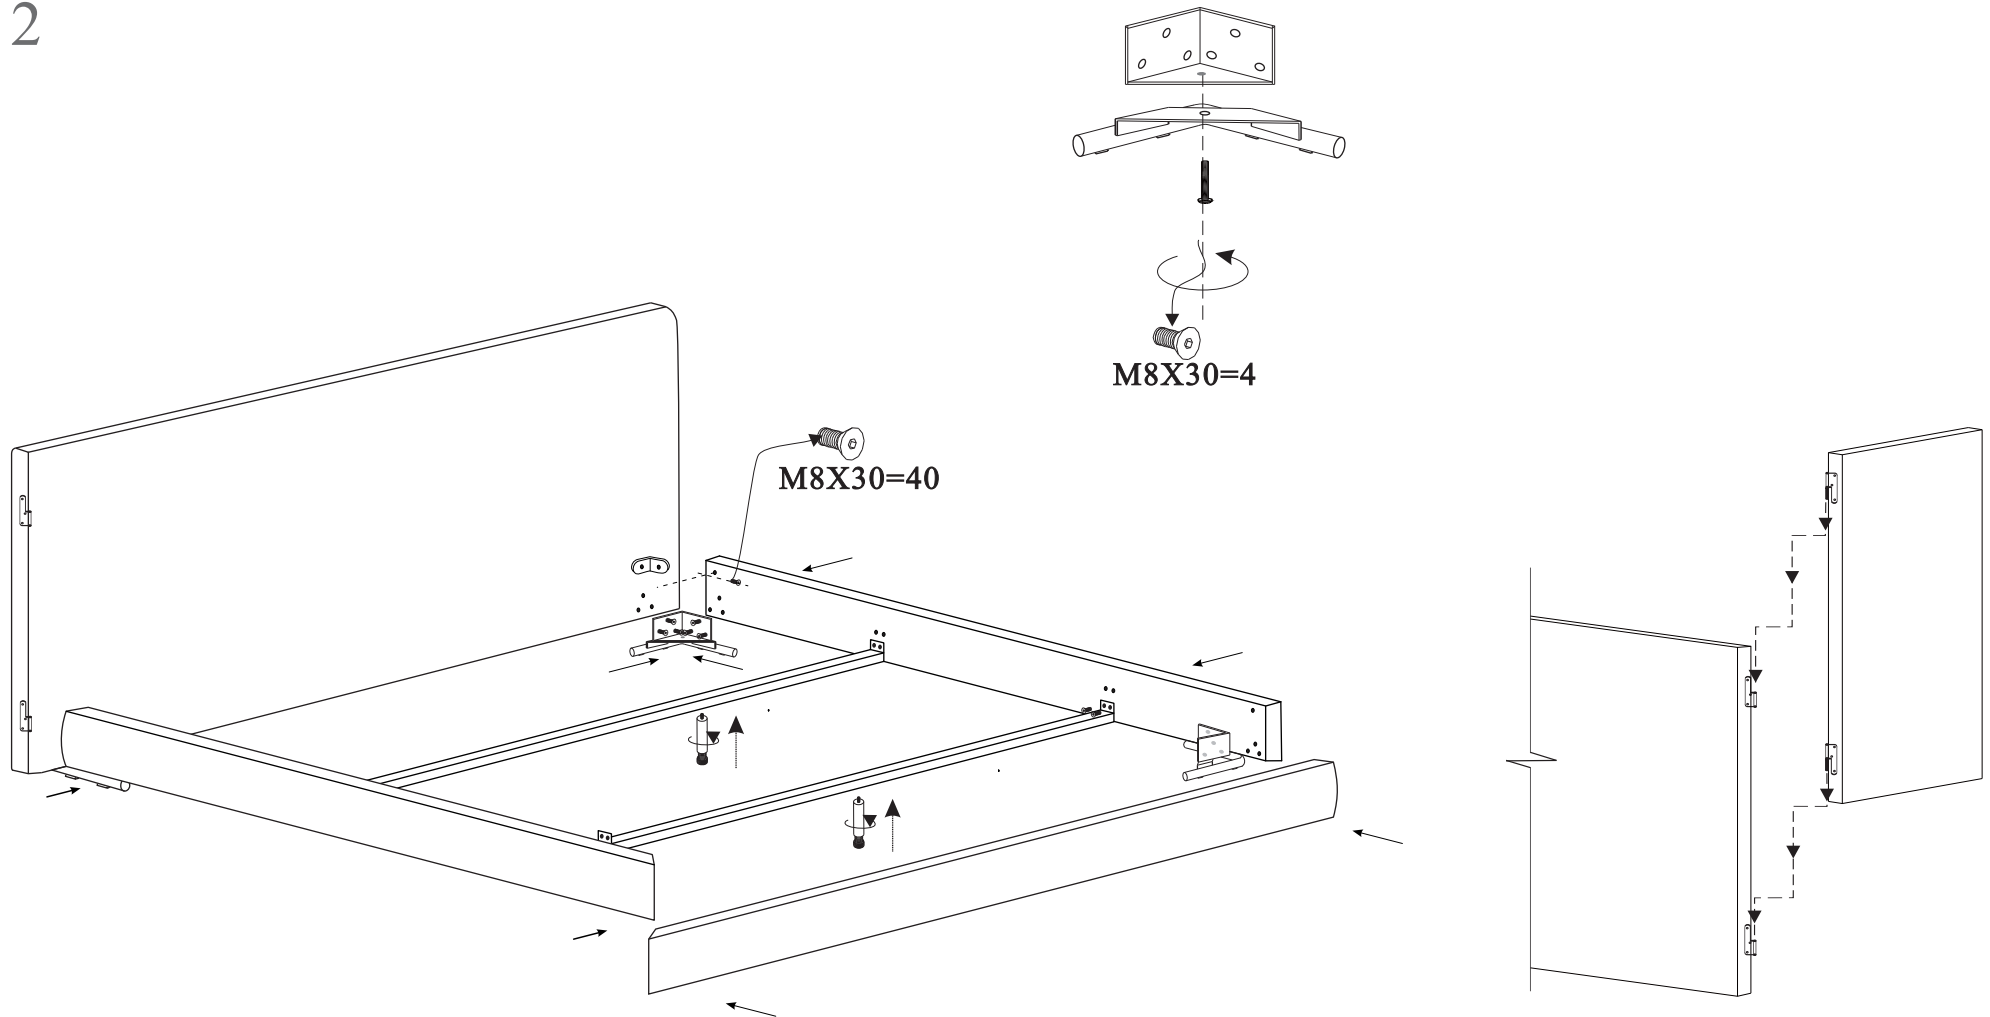

## SCREEN BED-01

C0330071.

Install Instruction

# SCREEN BED-01

2

M8X30=44

4

4

4

L=Φ32X80MM=2

4