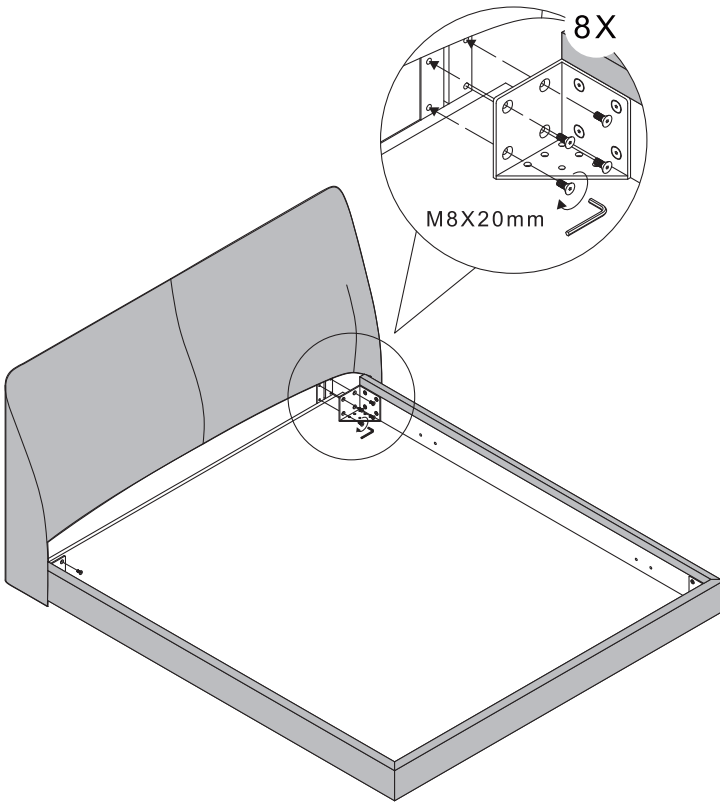

MELODY BED

C03H0701. / C03H0702. / C03H0704. / C03H0705.

Installation Instruction

CAMERICH

M8×30mm

40X

M8×20mm

8X

M8×30mm

4X

2X

4X

4X

M5

CAMERICHfurniture

camerich_official