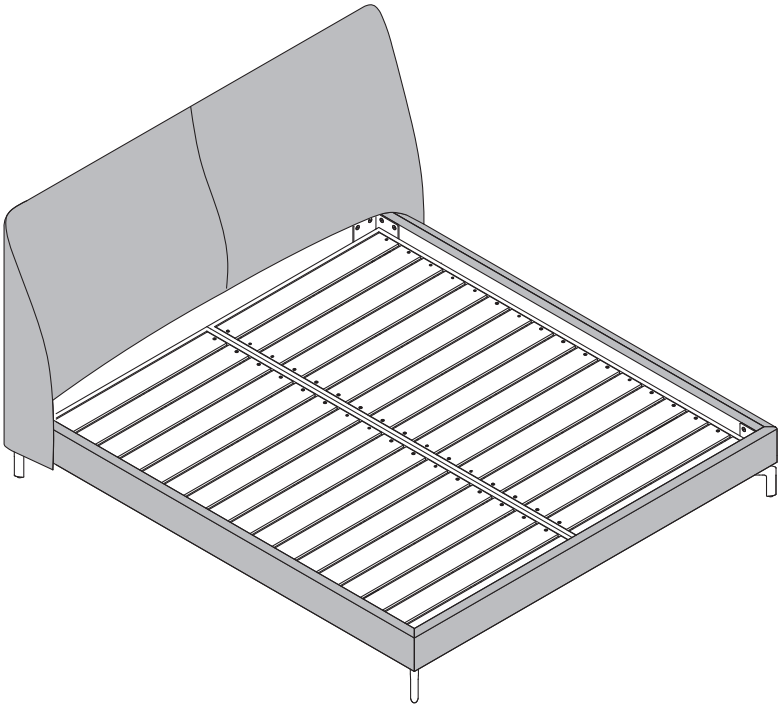

MELODY BED

C03H0701. / C03H0702. / C03H0704. / C03H0705.

Installation Instruction

CAMERICH

M8×30mm

40X

M8×20mm

8X

M8×30mm

4X

2X

4X

4X

M5

CAMERICHfurniture

camerich_official