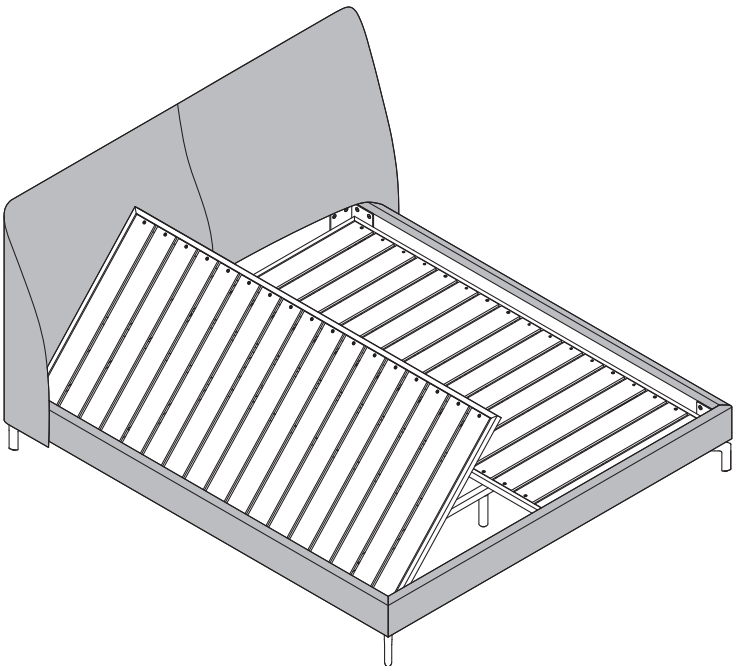

MELODY BED

C03H0701. / C03H0702. / C03H0704. / C03H0705.

Installation Instruction

CAMERICH

M8×30mm

40X

M8×20mm

8X

M8×30mm

4X

2X

4X

4X

M5

CAMERICHfurniture

camerich_official