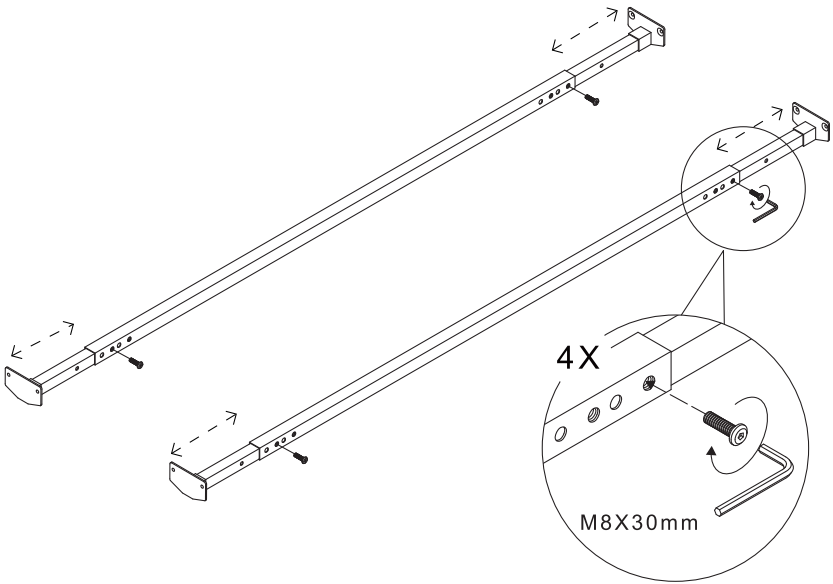

MELODY BED

C03H0701. / C03H0702. / C03H0704. / C03H0705.

Installation Instruction

CAMERICH

M8×30mm

40X

M8×20mm

8X

M8×30mm

4X

2X

4X

4X

M5

CAMERICHfurniture

camerich_official