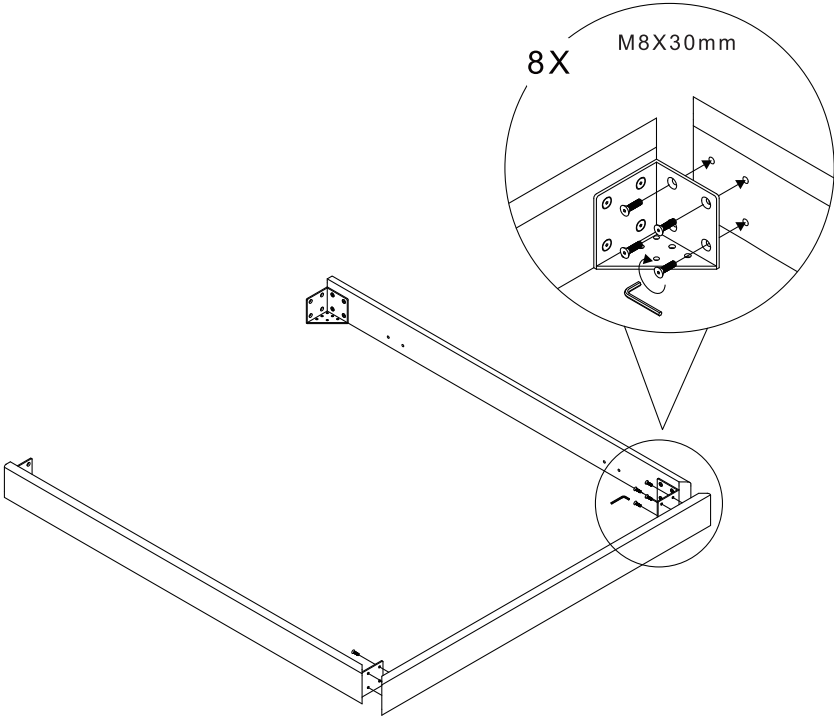

MELODY BED

C03H0701. / C03H0702. / C03H0704. / C03H0705.

Installation Instruction

CAMERICH

M8×30mm

40X

M8×20mm

8X

M8×30mm

4X

2X

4X

4X

M5

CAMERICHfurniture

camerich_official