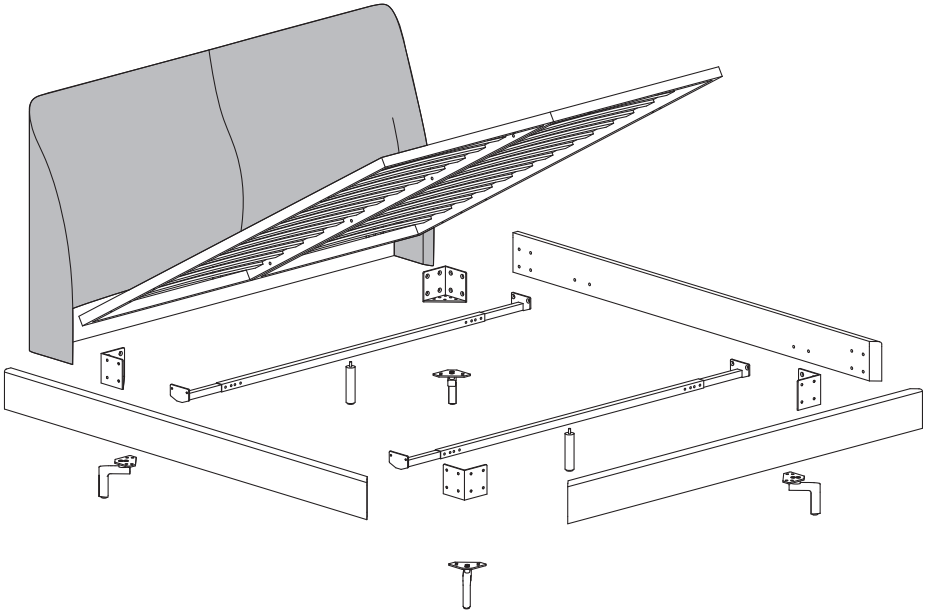

MELODY BED

C03H0701. / C03H0702. / C03H0704. / C03H0705.

Installation Instruction

CAMERICH

M8×30mm

40X

M8×20mm

8X

M8×30mm

4X

2X

4X

4X

M5

CAMERICHfurniture

camerich_official