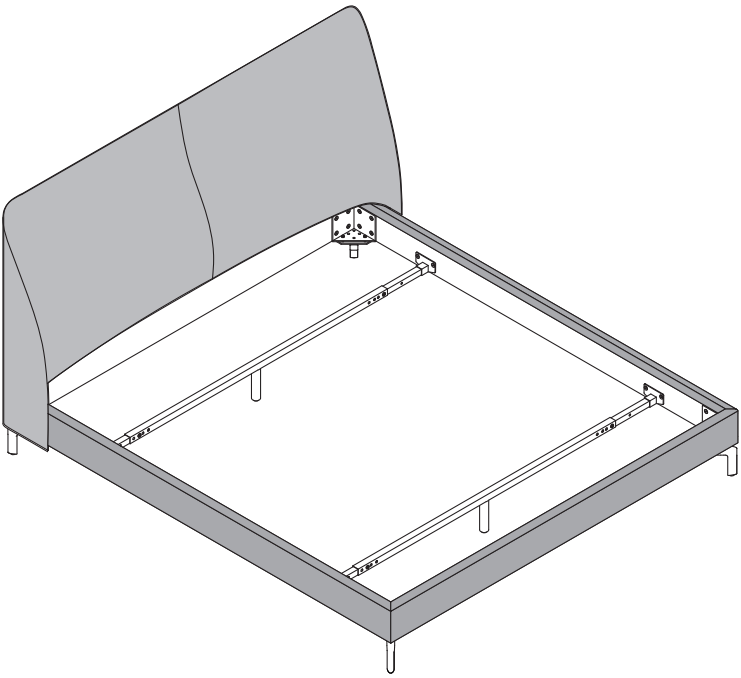

MELODY BED

C03H0701. / C03H0702. / C03H0704. / C03H0705.

Installation Instruction

CAMERICH

M8×30mm

40X

M8×20mm

8X

M8×30mm

4X

2X

4X

4X

M5

CAMERICHfurniture

camerich_official