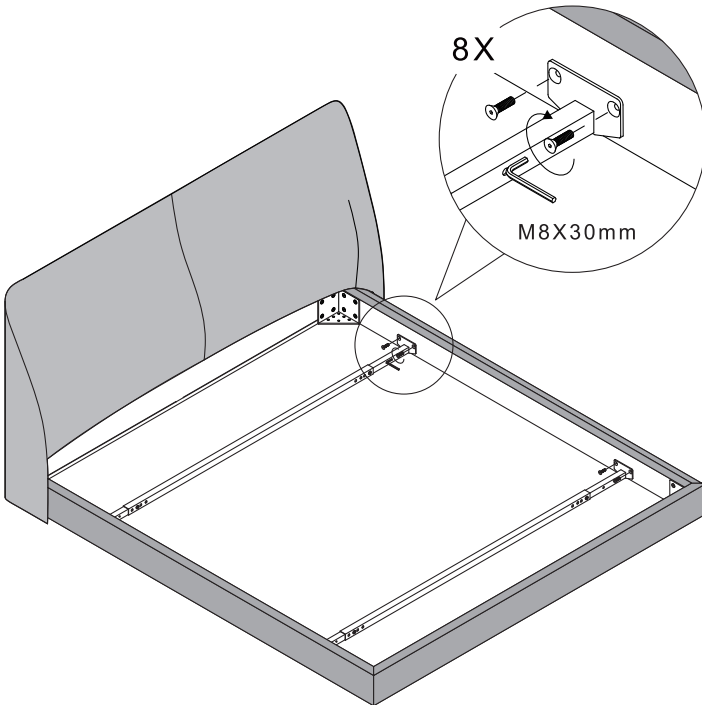

MELODY BED

C03H0701. / C03H0702. / C03H0704. / C03H0705.

Installation Instruction

CAMERICH

M8×30mm

40X

M8×20mm

8X

M8×30mm

4X

2X

4X

4X

M5

CAMERICHfurniture

camerich_official