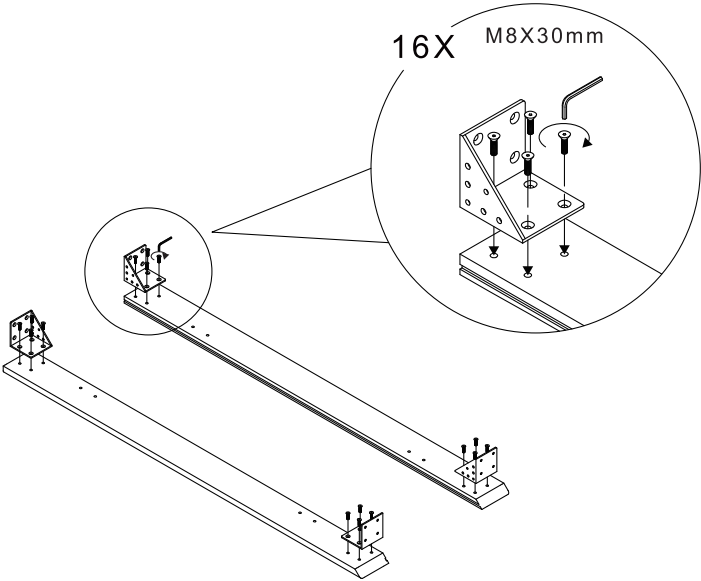

MELODY BED

C03H0701. / C03H0702. / C03H0704. / C03H0705.

Installation Instruction

CAMERICH

M8×30mm

40X

M8×20mm

8X

M8×30mm

4X

2X

4X

4X

M5

CAMERICHfurniture

camerich_official