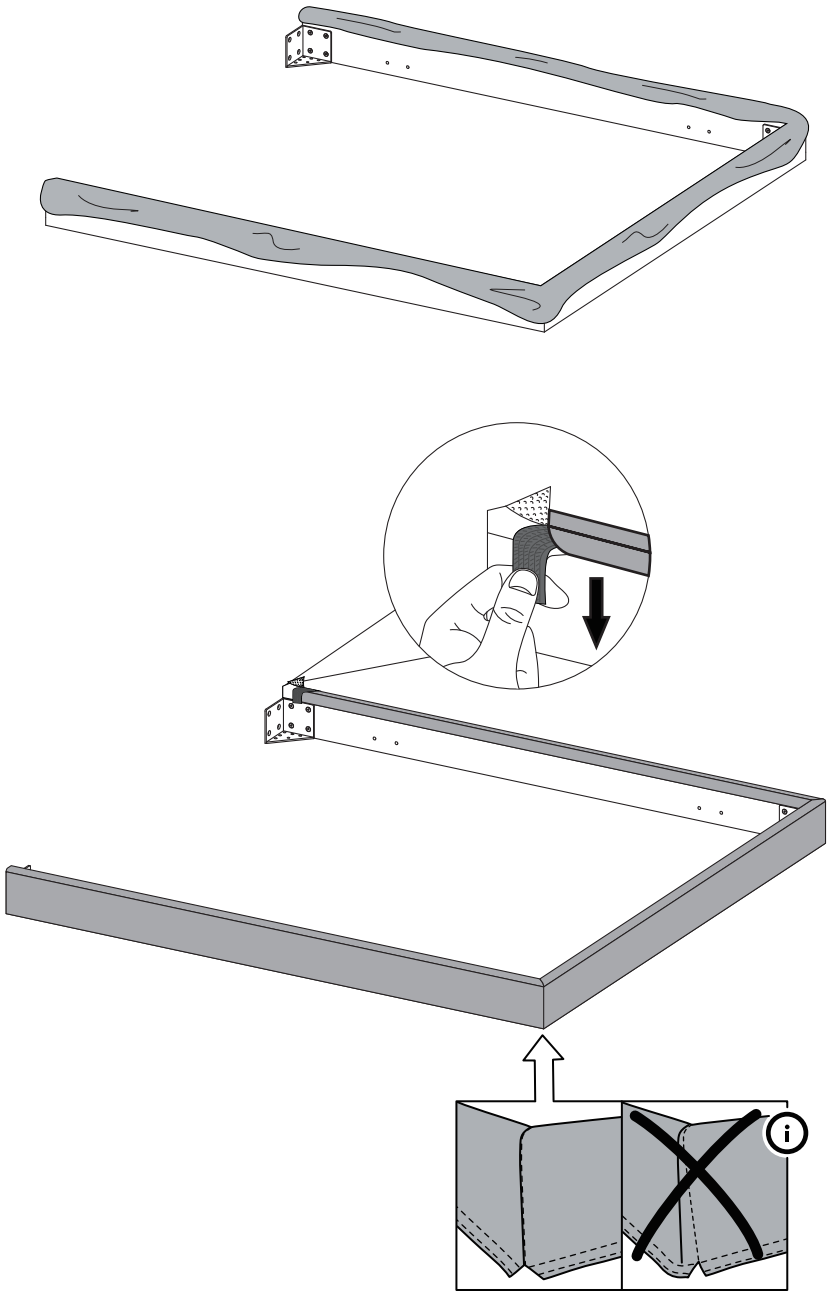

MELODY BED

C03H0701. / C03H0702. / C03H0704. / C03H0705.

Installation Instruction

CAMERICH

M8×30mm

40X

M8×20mm

8X

M8×30mm

4X

2X

4X

4X

M5

CAMERICHfurniture

camerich_official