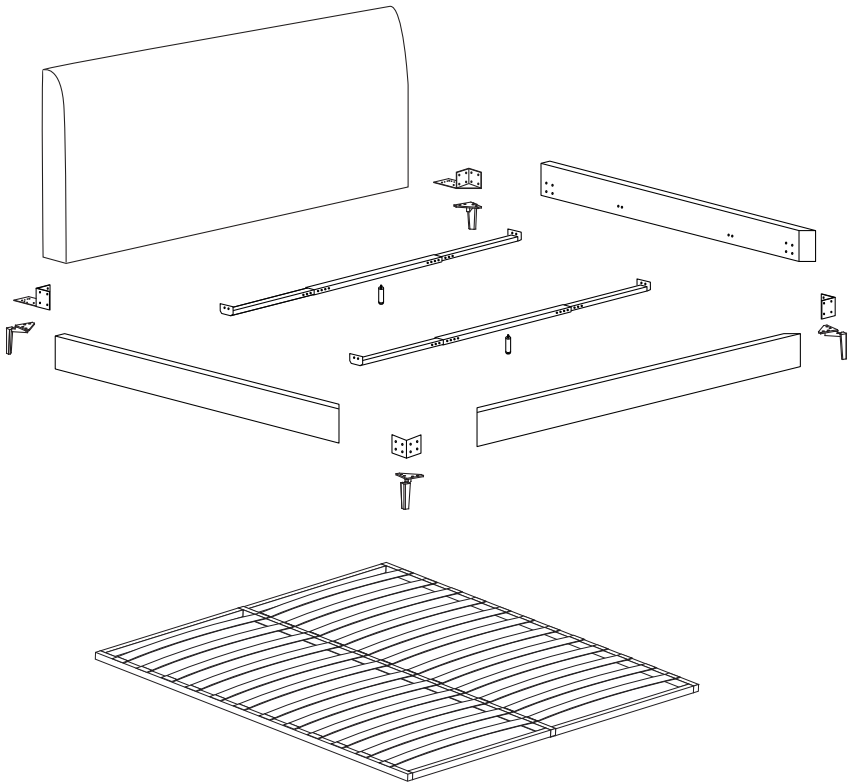

## Installation Instruction

**CAMERICH**

M8X30

48X

M8X20

16X

1X

1X

2X

4X

M5

D35X125mm

2X

CAMERICHfurniture

camerich\_official