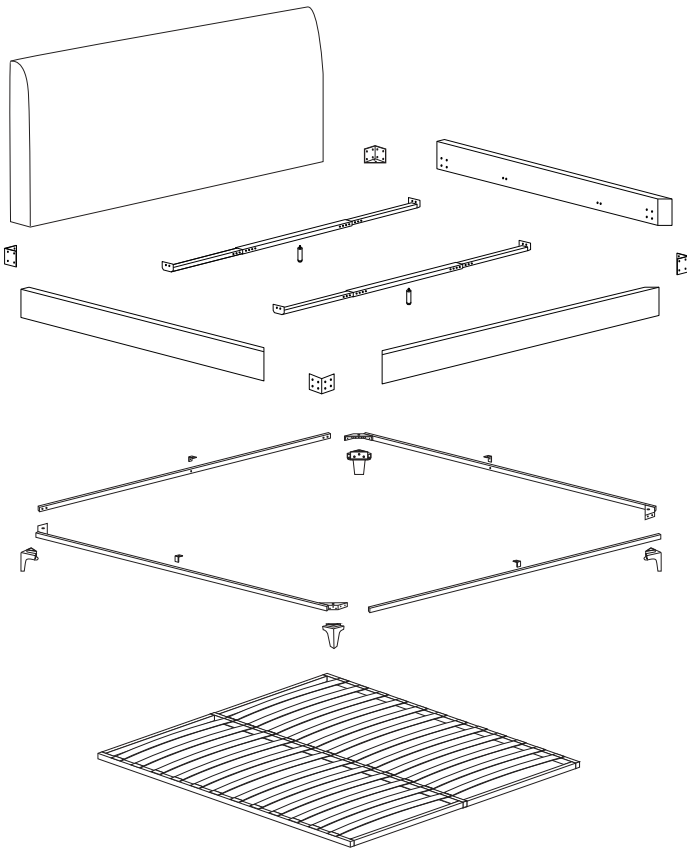

CRESCENT BED

C03J0401. / C03J0402. / C03J0403. / C03J0404. / C03J0405.

Installation Instruction

CAMERICH

M8X30mm

44X

M8X30mm

4X

M6X16mm

20X

M4X16mm

4X

M8X30mm

4X

Φ10

4X

4X

4X

4X

D35X125mm

2X

CAMERICHfurniture

camerich_official