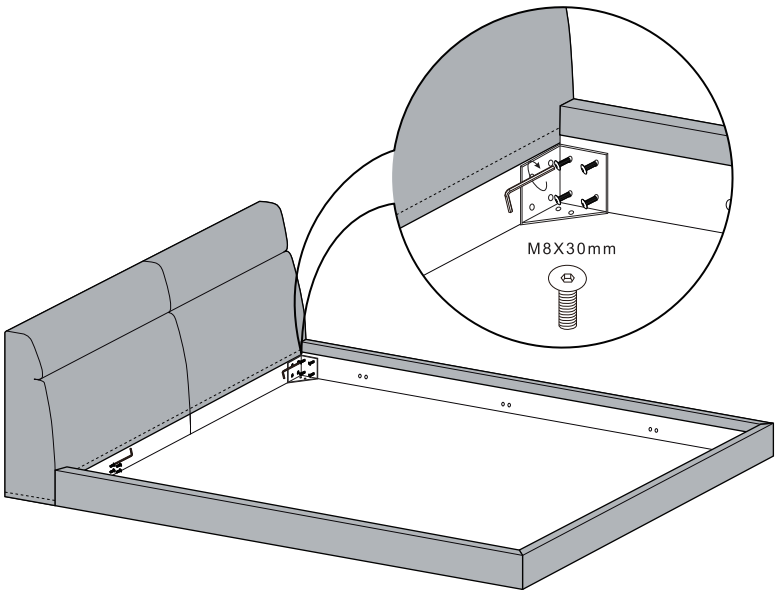

AMOR BED

C03J0301. / C03J0302. / C03J0304. / C03J0305.

Installation Instruction

CAMERICH

M8X30mm

44X

M8X20mm

2X

D35X125mm

3X

4X

CAMERICHfurniture

camerich_official