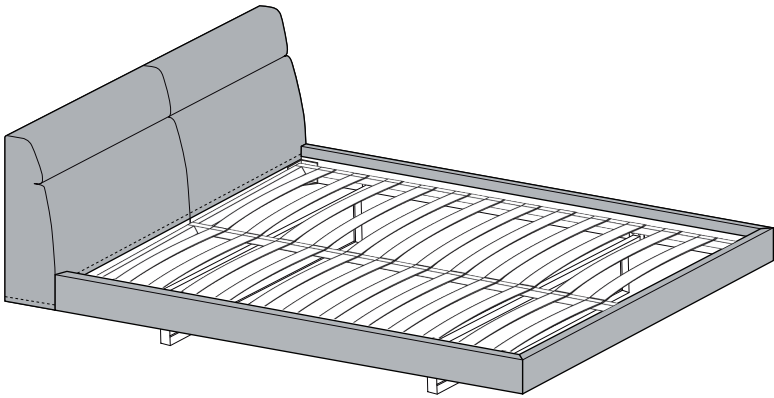

AMOR BED

C03J0301. / C03J0302. / C03J0304. / C03J0305.

Installation Instruction

CAMERICH

M8X30mm

44X

M8X20mm

2X

D35X125mm

3X

4X

CAMERICHfurniture

camerich_official