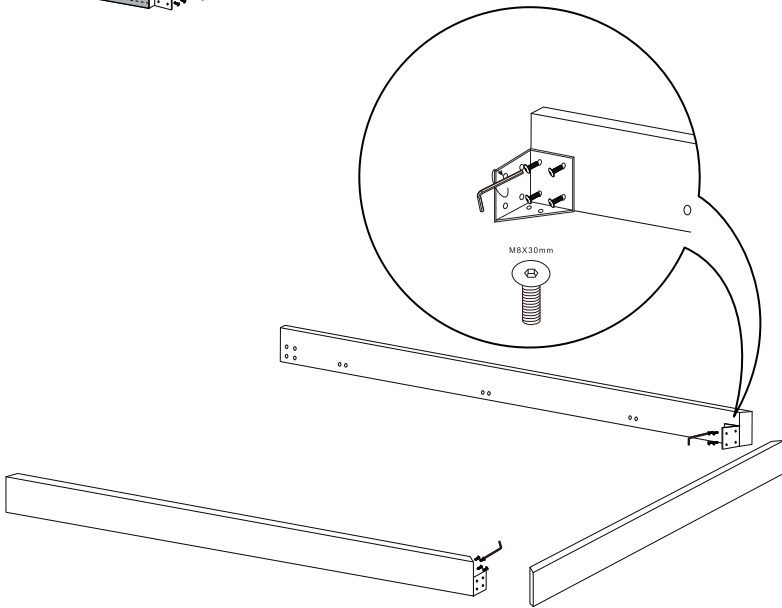

AMOR BED

C03J0301. / C03J0302. / C03J0304. / C03J0305.

Installation Instruction

CAMERICH

M8X30mm

44X

M8X20mm

2X

D35X125mm

3X

4X

CAMERICHfurniture

camerich_official