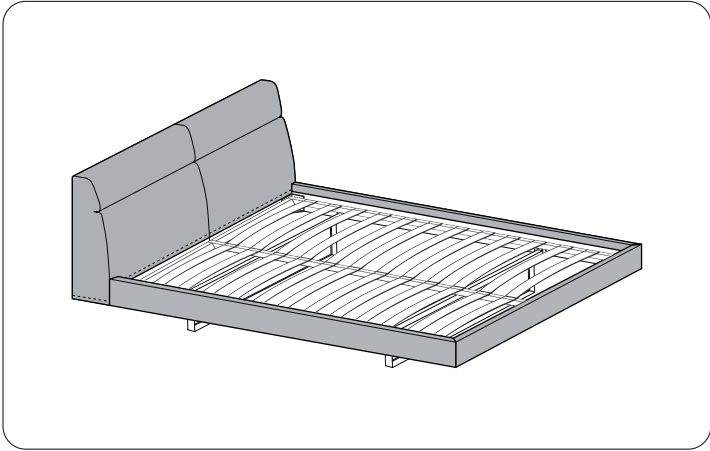

AMOR BED

C03J0301. / C03J0302. / C03J0304. / C03J0305.

Installation Instruction

CAMERICH

M8X30mm

44X

M8X20mm

2X

D35X125mm

3X

4X

CAMERICHfurniture

camerich_official