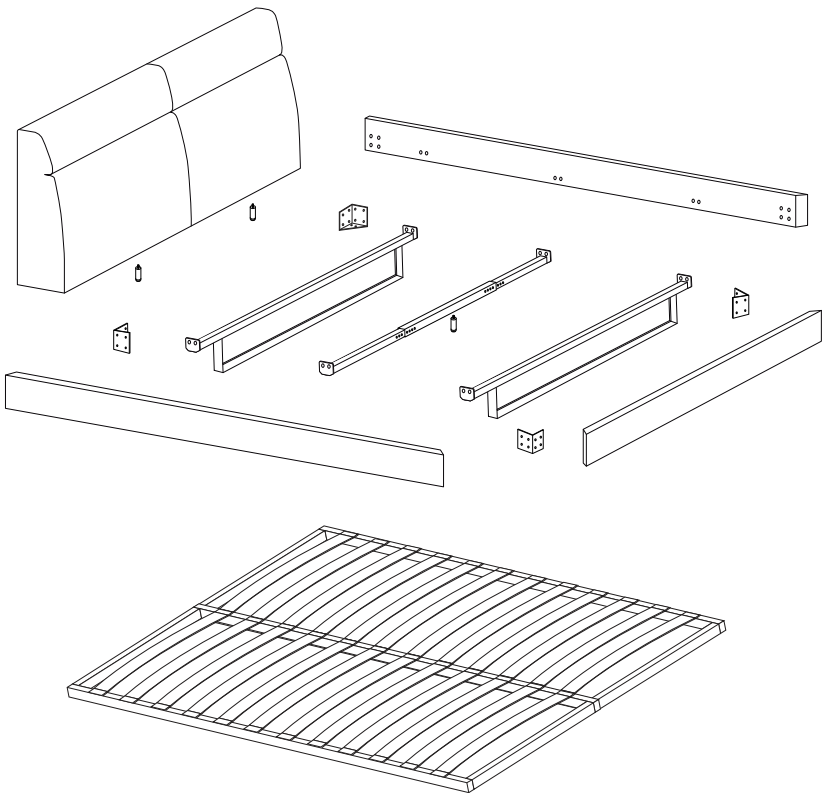

AMOR BED

C03J0301. / C03J0302. / C03J0304. / C03J0305.

Installation Instruction

CAMERICH

M8X30mm

44X

M8X20mm

2X

D35X125mm

3X

4X

CAMERICHfurniture

camerich_official