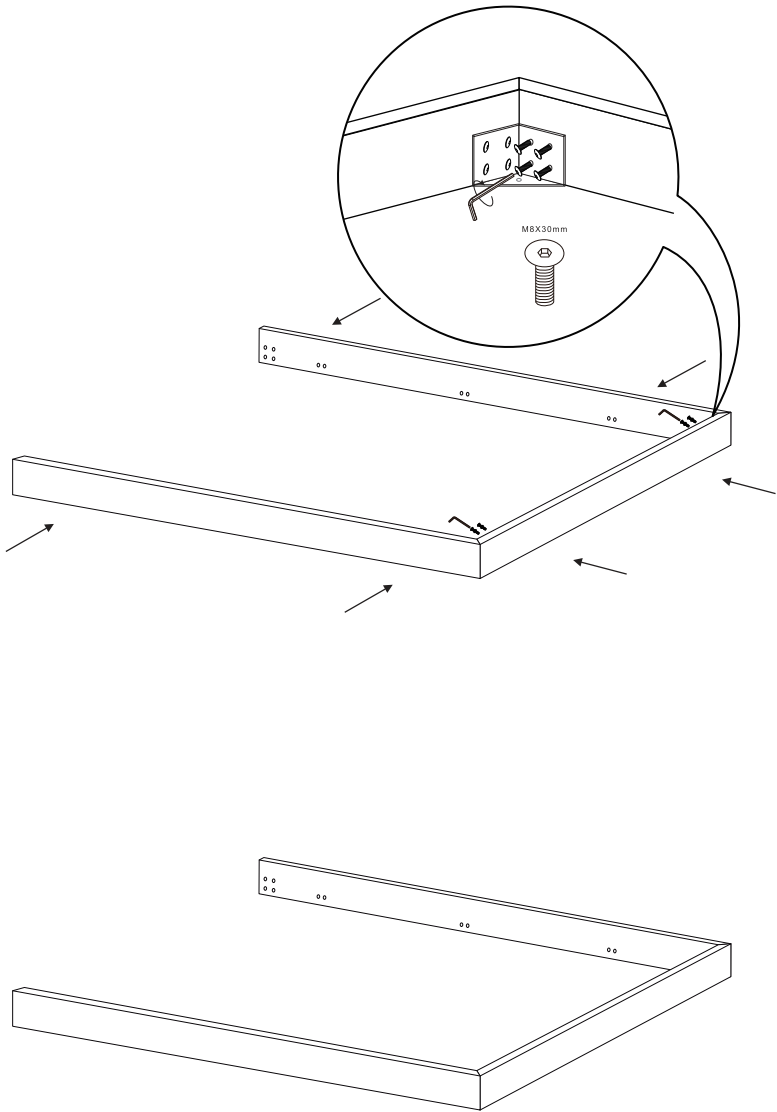

AMOR BED

C03J0301. / C03J0302. / C03J0304. / C03J0305.

Installation Instruction

CAMERICH

M8X30mm

44X

M8X20mm

2X

D35X125mm

3X

4X

CAMERICHfurniture

camerich_official