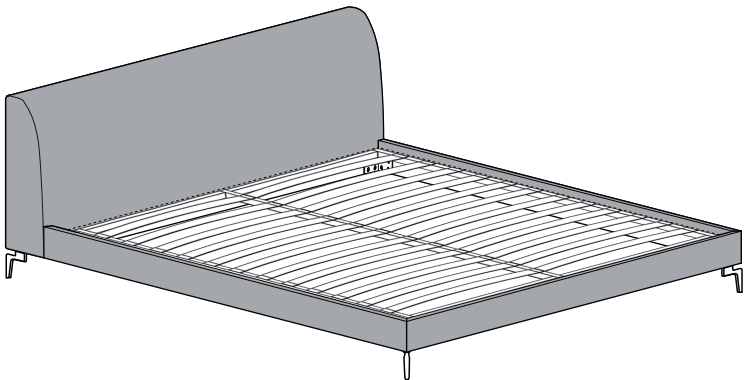

ALISON BED PLUS

C03J0201. / C03J0202. / C03J0204. / C03J0205.

Installation Instruction

CAMERICH

M8X30mm

44X

M4X30mm

8X

M8X30mm

16X

2X

1X

1X

D35X125mm

4X

2X