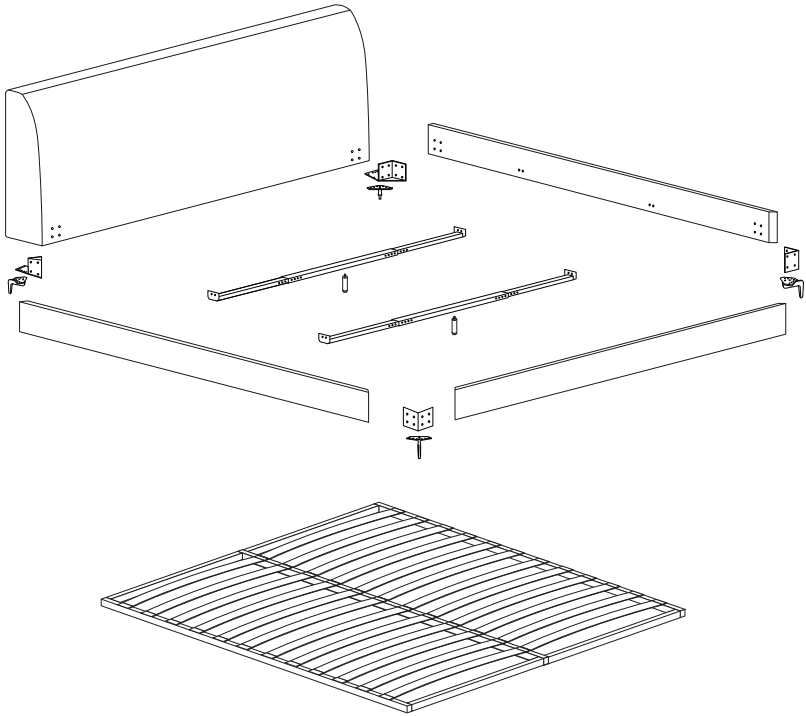

ALISON BED PLUS

C03J0201. / C03J0202. / C03J0204. / C03J0205.

Installation Instruction

CAMERICH

M8X30mm

44X

M4X30mm

8X

M8X30mm

16X

2X

1X

1X

D35X125mm

4X

2X