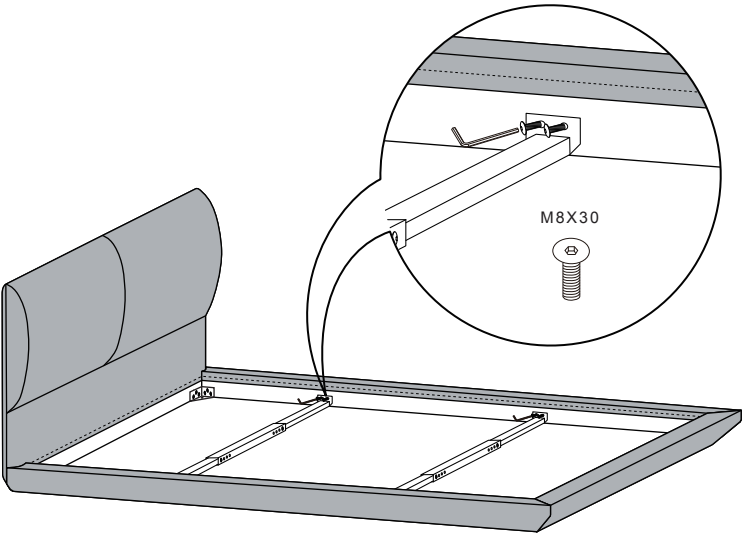

# ELAN BED

---

C03D0501. / C03D0502. / C03D0503.

Installation Instruction

**CAMERICH**

M8X30

40X

4X

D35X125mm

2X

4X

CAMERICHfurniture

camerich\_official