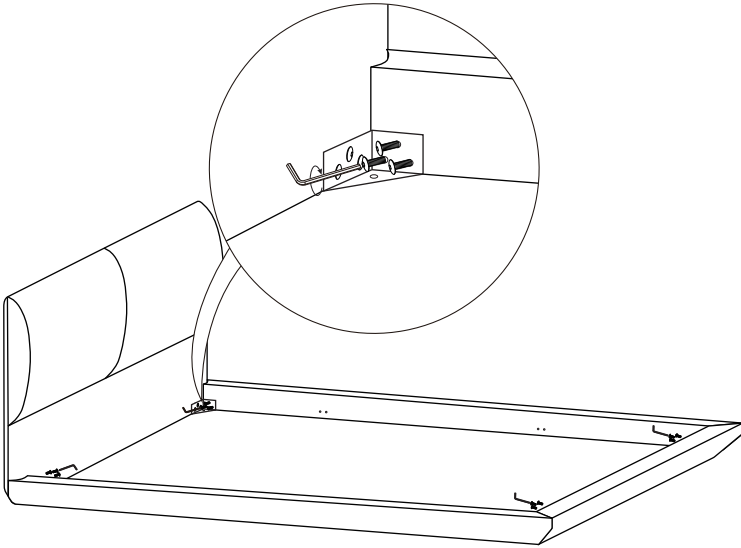

# ELAN BED

---

C03D0501. / C03D0502. / C03D0503.

Installation Instruction

**CAMERICH**

M8X30

40X

4X

D35X125mm

2X

4X

CAMERICHfurniture

camerich\_official