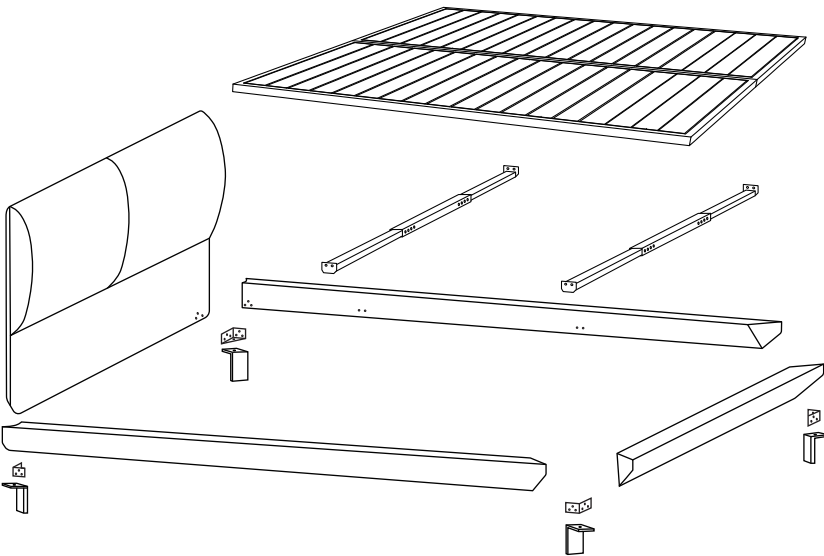

# ELAN BED

---

C03D0501. / C03D0502. / C03D0503.

Installation Instruction

**CAMERICH**

M8X30

40X

4X

D35X125mm

2X

4X

CAMERICHfurniture

camerich\_official