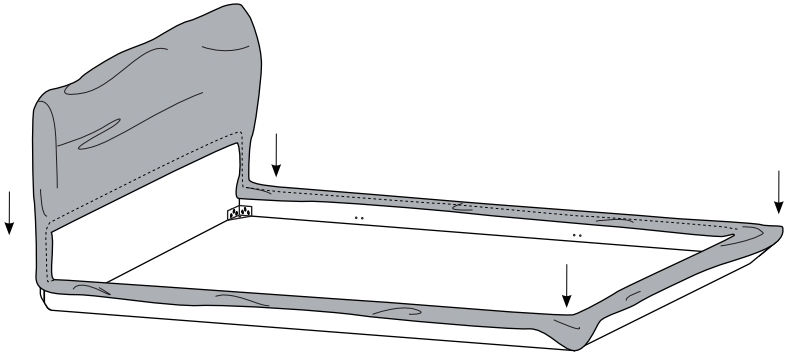

# ELAN BED

---

C03D0501. / C03D0502. / C03D0503.

Installation Instruction

**CAMERICH**

M8X30

40X

4X

D35X125mm

2X

4X

CAMERICHfurniture

camerich\_official