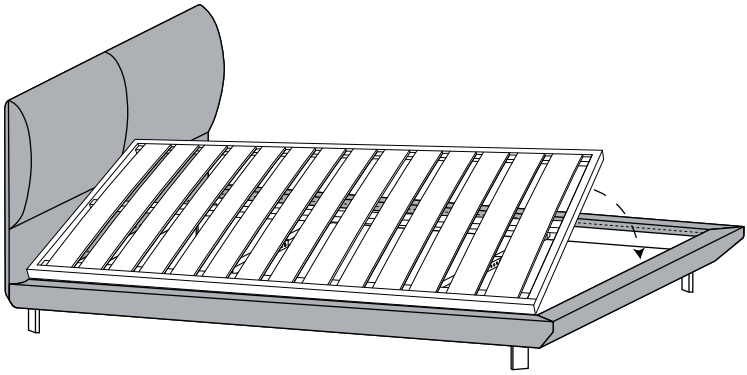

# ELAN BED

---

C03D0501. / C03D0502. / C03D0503.

Installation Instruction

**CAMERICH**

M8X30

40X

4X

D35X125mm

2X

4X

CAMERICHfurniture

camerich\_official