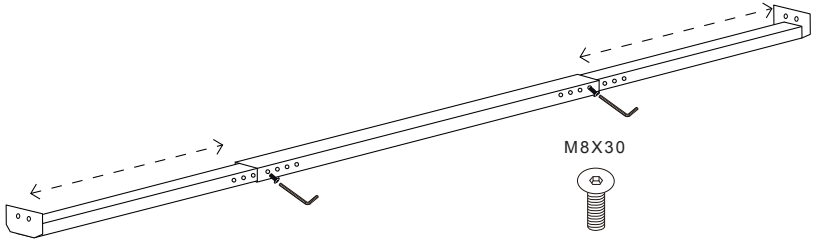

# ELAN BED

---

C03D0501. / C03D0502. / C03D0503.

Installation Instruction

**CAMERICH**

M8X30

40X

4X

D35X125mm

2X

4X

CAMERICHfurniture

camerich\_official