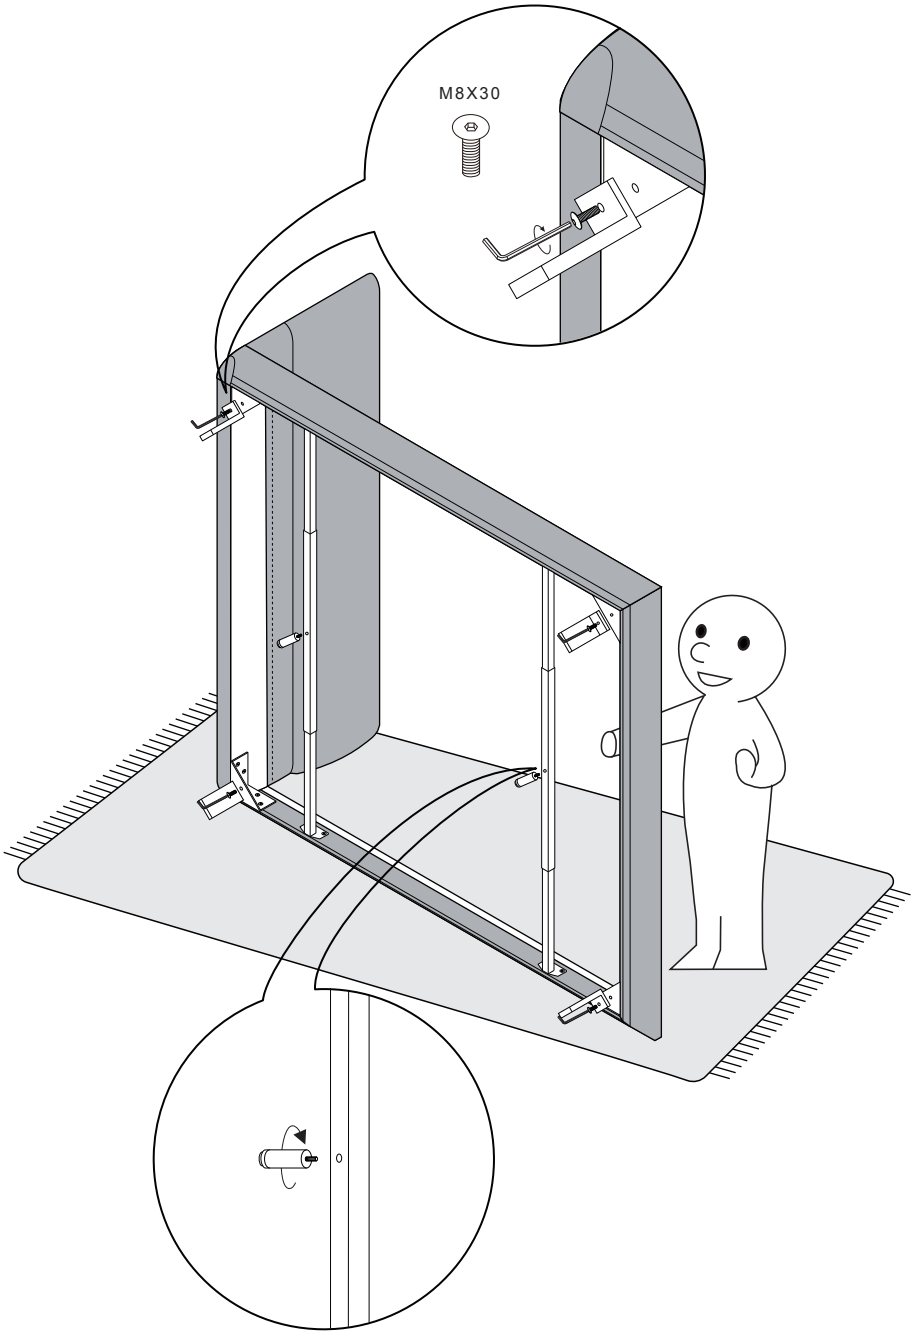

# ELAN BED

---

C03D0501. / C03D0502. / C03D0503.

Installation Instruction

**CAMERICH**

M8X30

40X

4X

D35X125mm

2X

4X

CAMERICHfurniture

camerich\_official