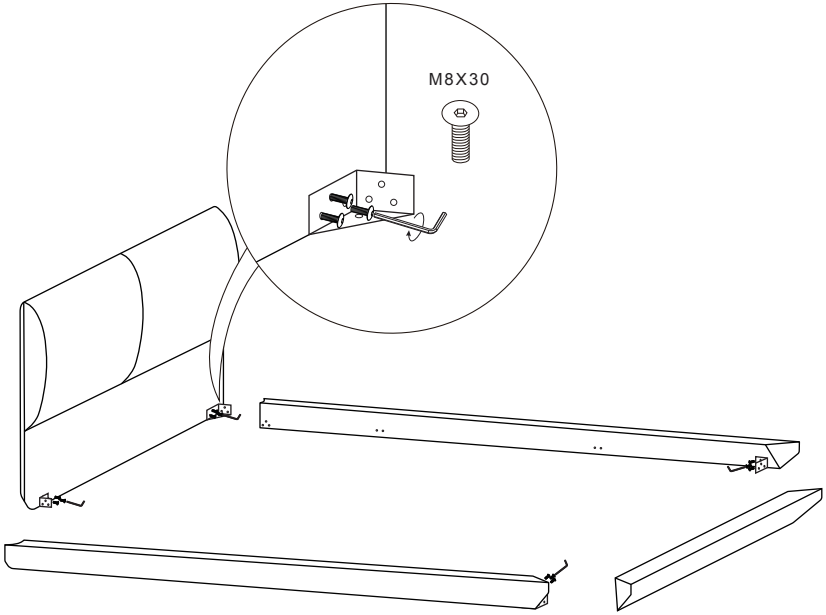

# ELAN BED

---

C03D0501. / C03D0502. / C03D0503.

Installation Instruction

**CAMERICH**

M8X30

40X

4X

D35X125mm

2X

4X

CAMERICHfurniture

camerich\_official